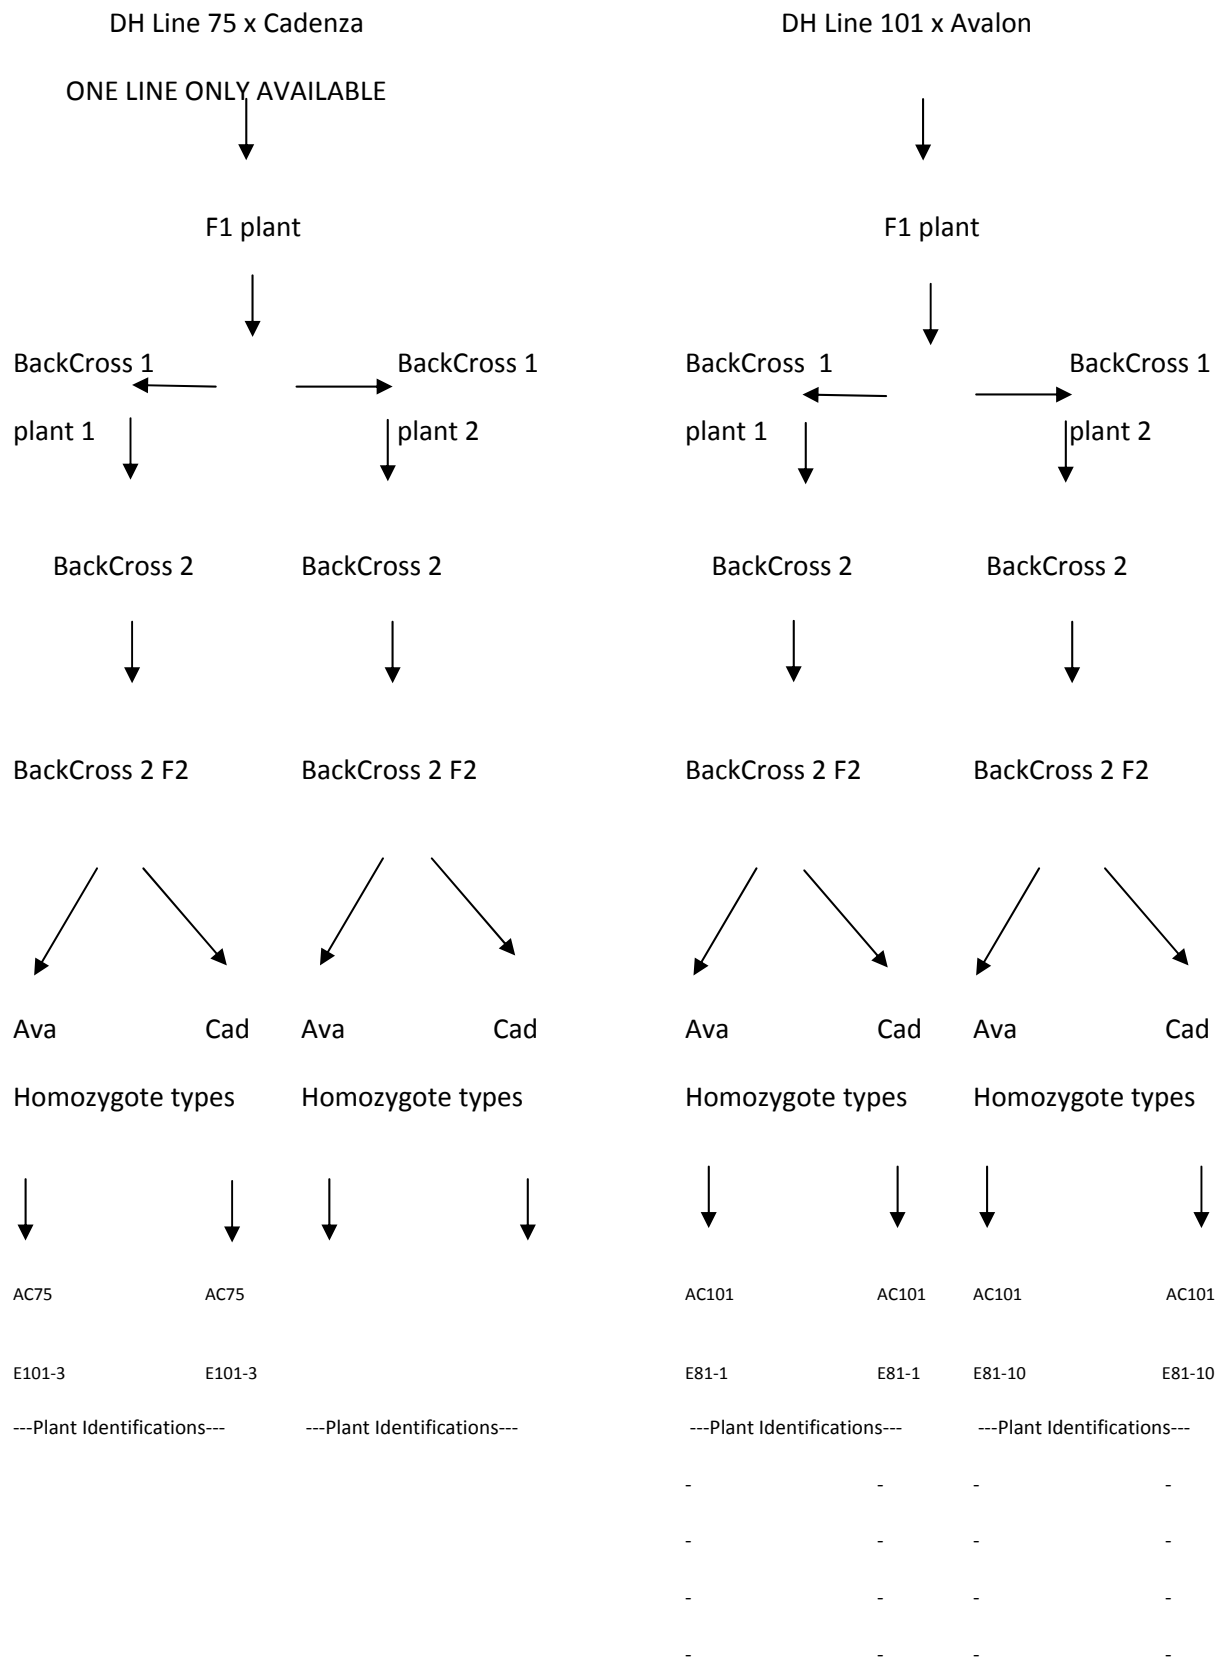

Avalon x Cadenza 2A Height Near Isogenic Line (NIL) Material

Avalon x Cadenza 2D Height Near Isogenic Line (NIL) Material

Avalon x Cadenza 2D Height Near Isogenic Line (NIL) Material

Avalon x Cadenza 2D Yield Near Isogenic Line (NIL) Material

Avalon x Cadenza 3A Near Isogenic Line (NIL) Material

Avalon x Cadenza 3B Height Near Isogenic Line (NIL) Material

Avalon x Cadenza 3B Yield Near Isogenic Line (NIL) Material

Avalon x Cadenza 5A Yield Near Isogenic Line (NIL) Material

Avalon x Cadenza 5A Yield Near Isogenic Line (NIL) Material

Avalon x Cadenza 5A Yield Near Isogenic Line (NIL) Material

Avalon x Cadenza 6A Height Near Isogenic Line (NIL) Material

Avalon x Cadenza 6B Heading Near Isogenic Line (NIL) Material

Avalon x Cadenza 6B Height Near Isogenic Line (NIL) Material

Avalon x Cadenza 6B Height Near Isogenic Line (NIL) Material

Avalon x Cadenza 6B Height Near Isogenic Line (NIL) Material

Avalon x Cadenza 6B Height Near Isogenic Line (NIL) Material