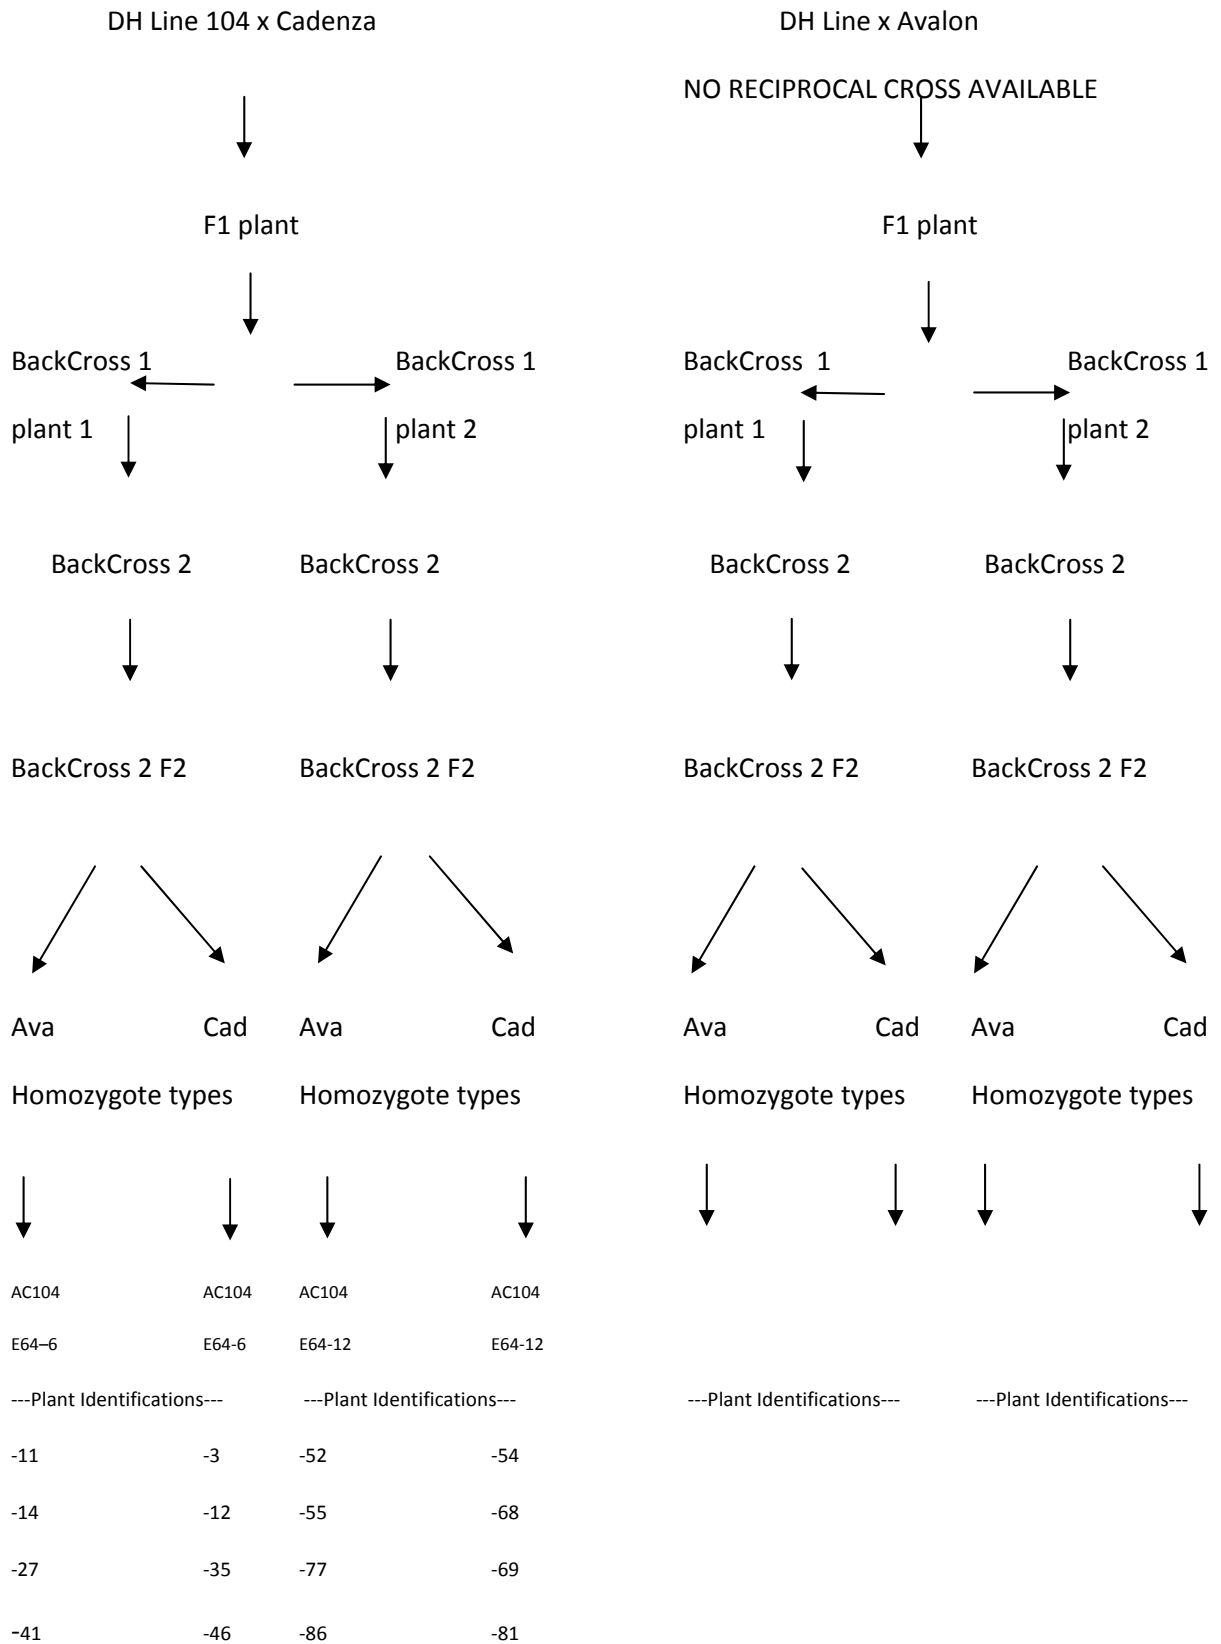

Avalon x Cadenza 1B Heading Near Isogenic Line (NIL) Material

Avalon x Cadenza 1B Heading Near Isogenic Line (NIL) Material

Avalon x Cadenza 1B Heading Near Isogenic Line (NIL) Material

Avalon x Cadenza 1D Heading Near Isogenic Line (NIL) Material

Avalon x Cadenza 1D Heading Near Isogenic Line (NIL) Material

Avalon x Cadenza 1D Heading Near Isogenic Line (NIL) Material

Avalon x Cadenza 5A Yield Near Isogenic Line (NIL) Material

Avalon x Cadenza 1D Heading Near Isogenic Line (NIL) Material

Avalon x Cadenza 2A Height Near Isogenic Line (NIL) Material

Avalon x Cadenza 2D Height Near Isogenic Line (NIL) Material

Avalon x Cadenza 2D Height Near Isogenic Line (NIL) Material

Avalon x Cadenza 2D Yield Near Isogenic Line (NIL) Material

Avalon x Cadenza 3A Near Isogenic Line (NIL) Material

Avalon x Cadenza 3B Height Near Isogenic Line (NIL) Material

Avalon x Cadenza 3B Yield Near Isogenic Line (NIL) Material

Avalon x Cadenza 5A Yield Near Isogenic Line (NIL) Material