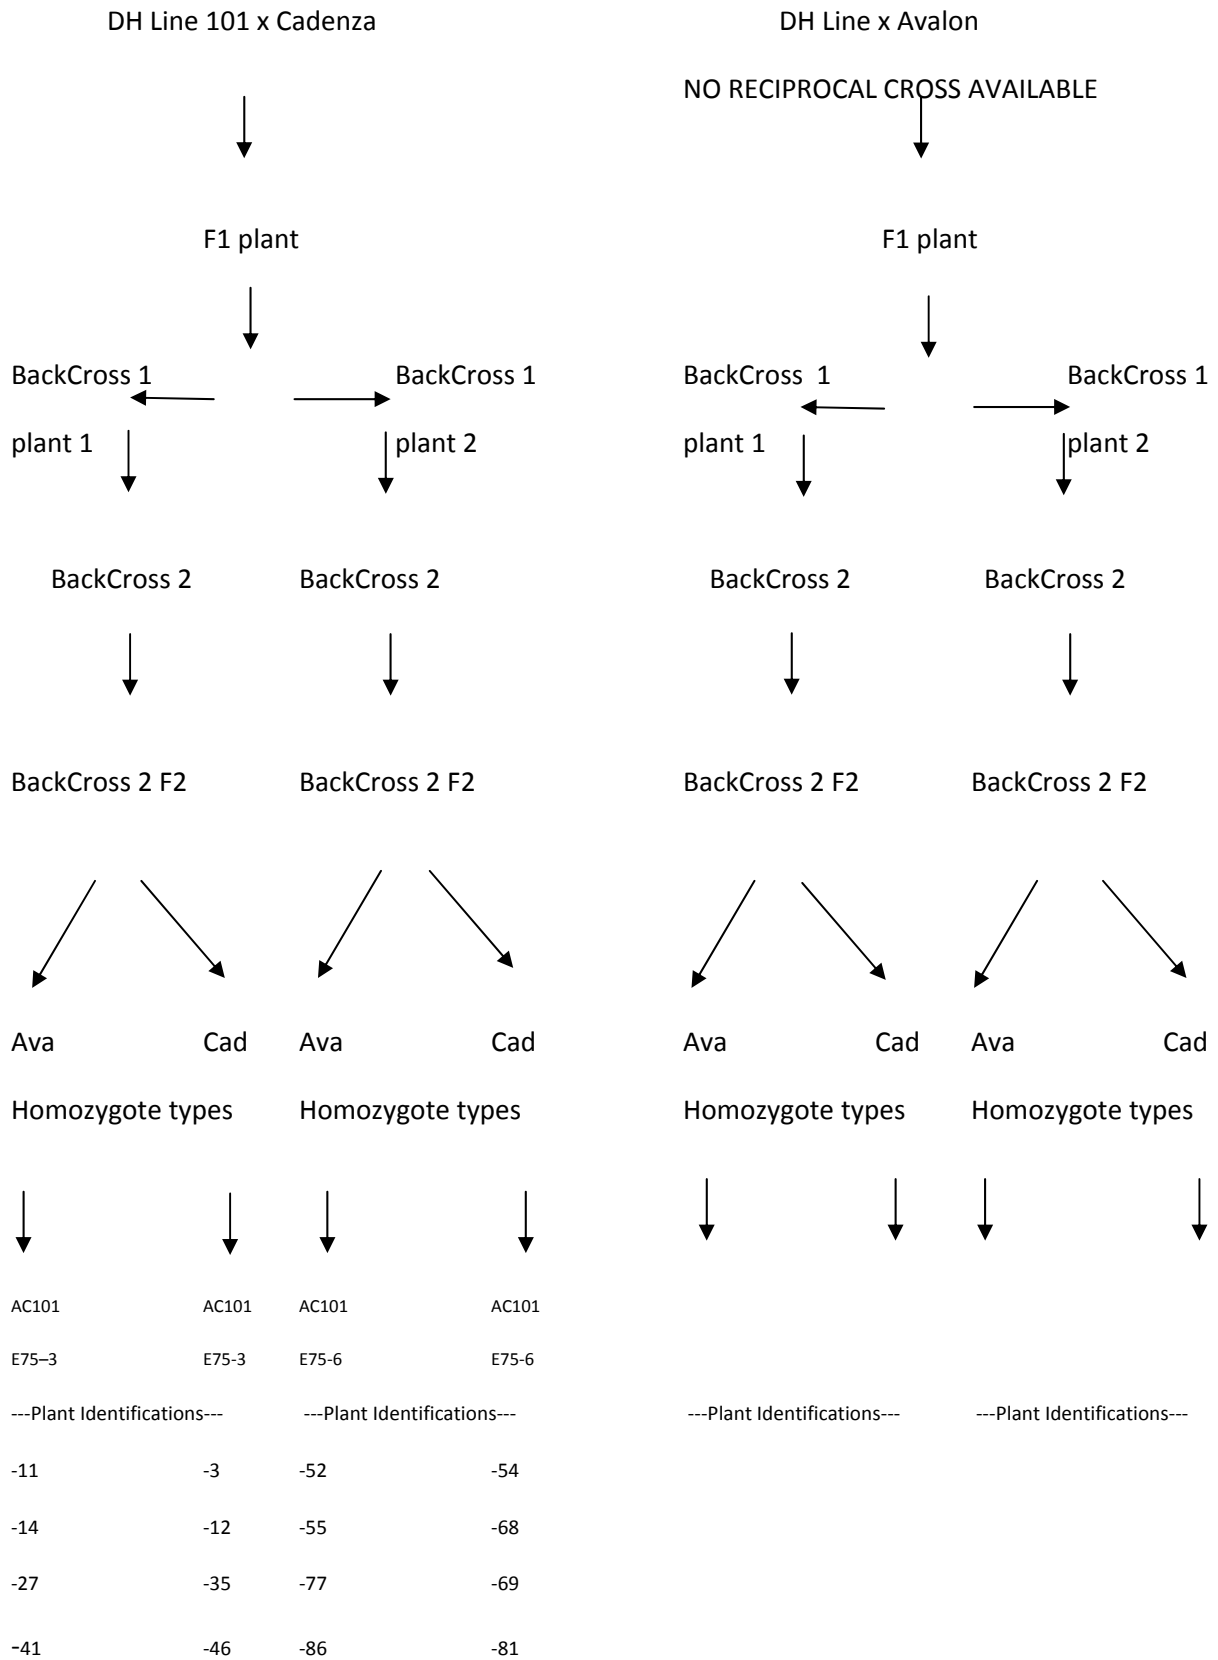

Avalon x Cadenza 2A Height Near Isogenic Line (NIL) Material

Avalon x Cadenza 2D Height Near Isogenic Line (NIL) Material

Avalon x Cadenza 2D Height Near Isogenic Line (NIL) Material

Avalon x Cadenza 2D Yield Near Isogenic Line (NIL) Material

Avalon x Cadenza 3A Near Isogenic Line (NIL) Material

Avalon x Cadenza 3B Height Near Isogenic Line (NIL) Material

Avalon x Cadenza 3B Yield Near Isogenic Line (NIL) Material

Avalon x Cadenza 5A Yield Near Isogenic Line (NIL) Material

Avalon x Cadenza 5A Yield Near Isogenic Line (NIL) Material

Avalon x Cadenza 5A Yield Near Isogenic Line (NIL) Material

Avalon x Cadenza 6A Height Near Isogenic Line (NIL) Material

Avalon x Cadenza 6B Heading Near Isogenic Line (NIL) Material

Avalon x Cadenza 6B Height Near Isogenic Line (NIL) Material

Avalon x Cadenza 6B Height Near Isogenic Line (NIL) Material

Avalon x Cadenza 6B Height Near Isogenic Line (NIL) Material

Avalon x Cadenza 6B Height Near Isogenic Line (NIL) Material