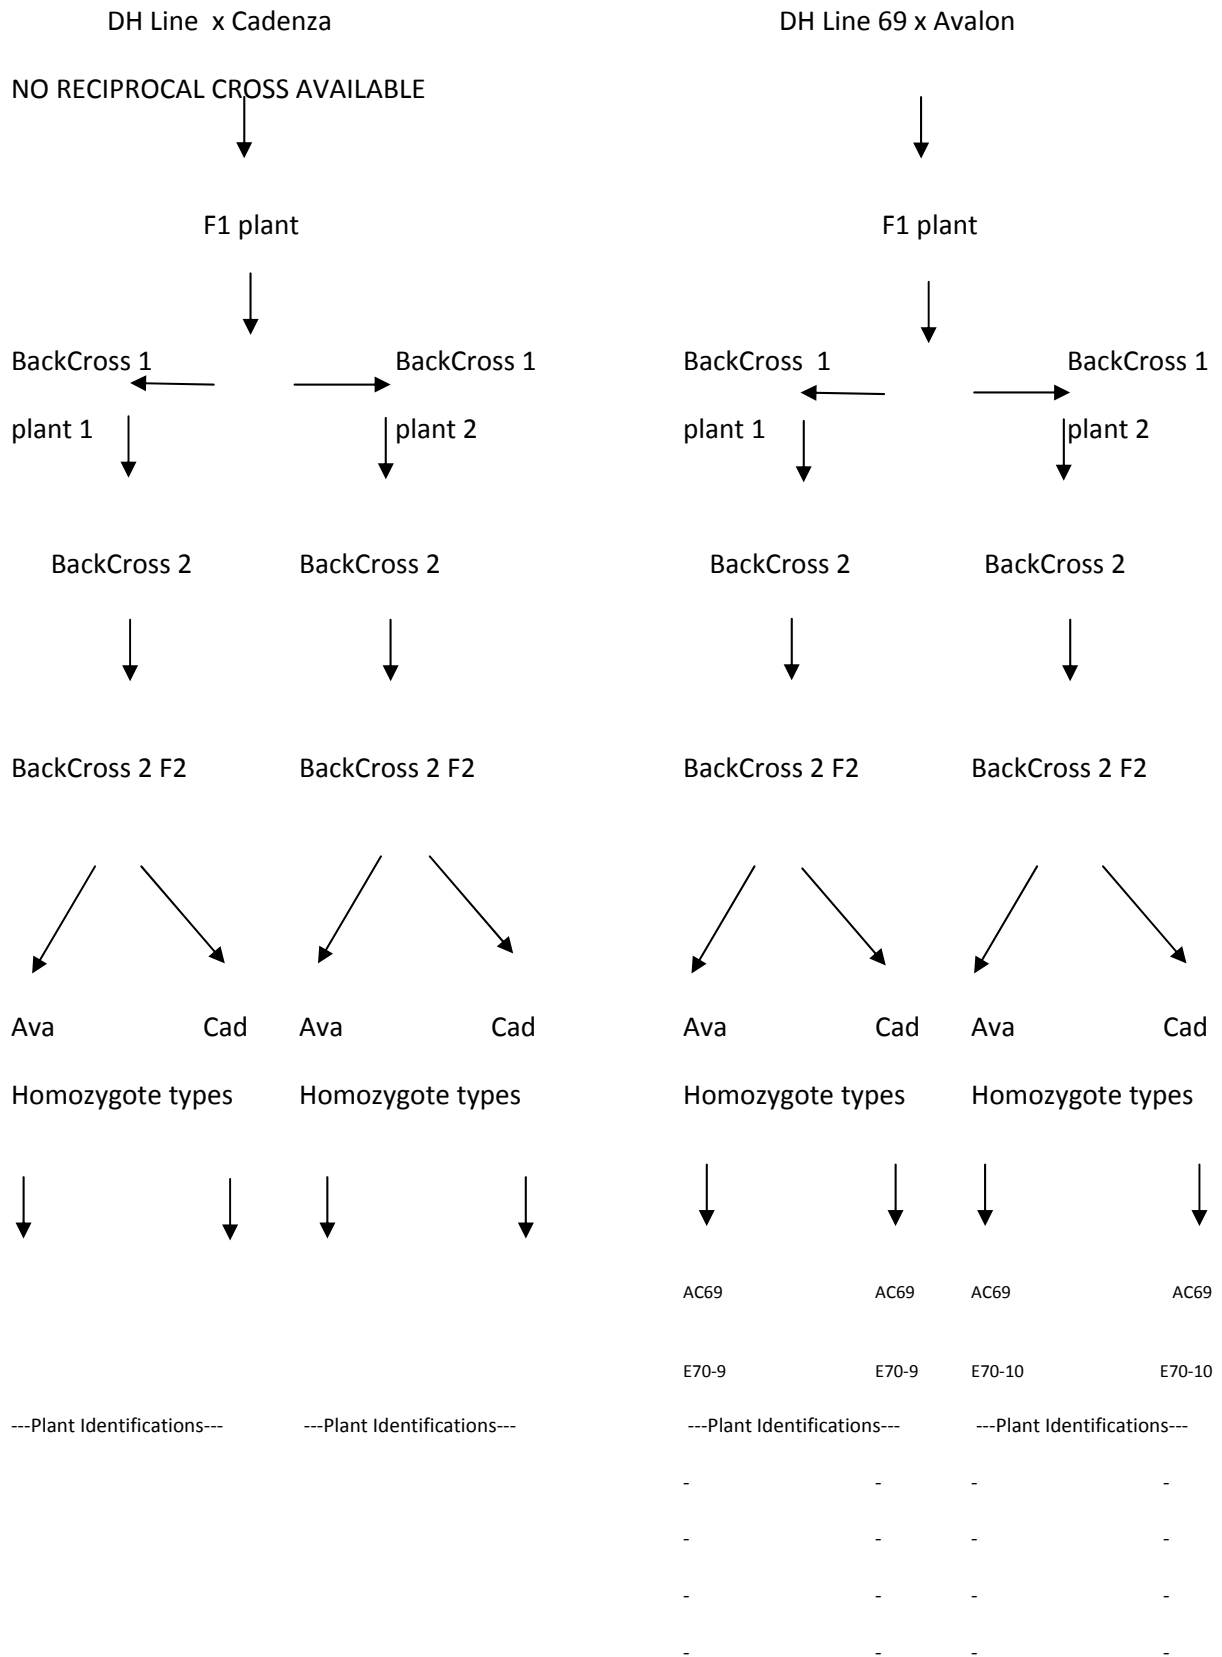

Avalon x Cadenza 7D Yield Near Isogenic Line (NIL) Material