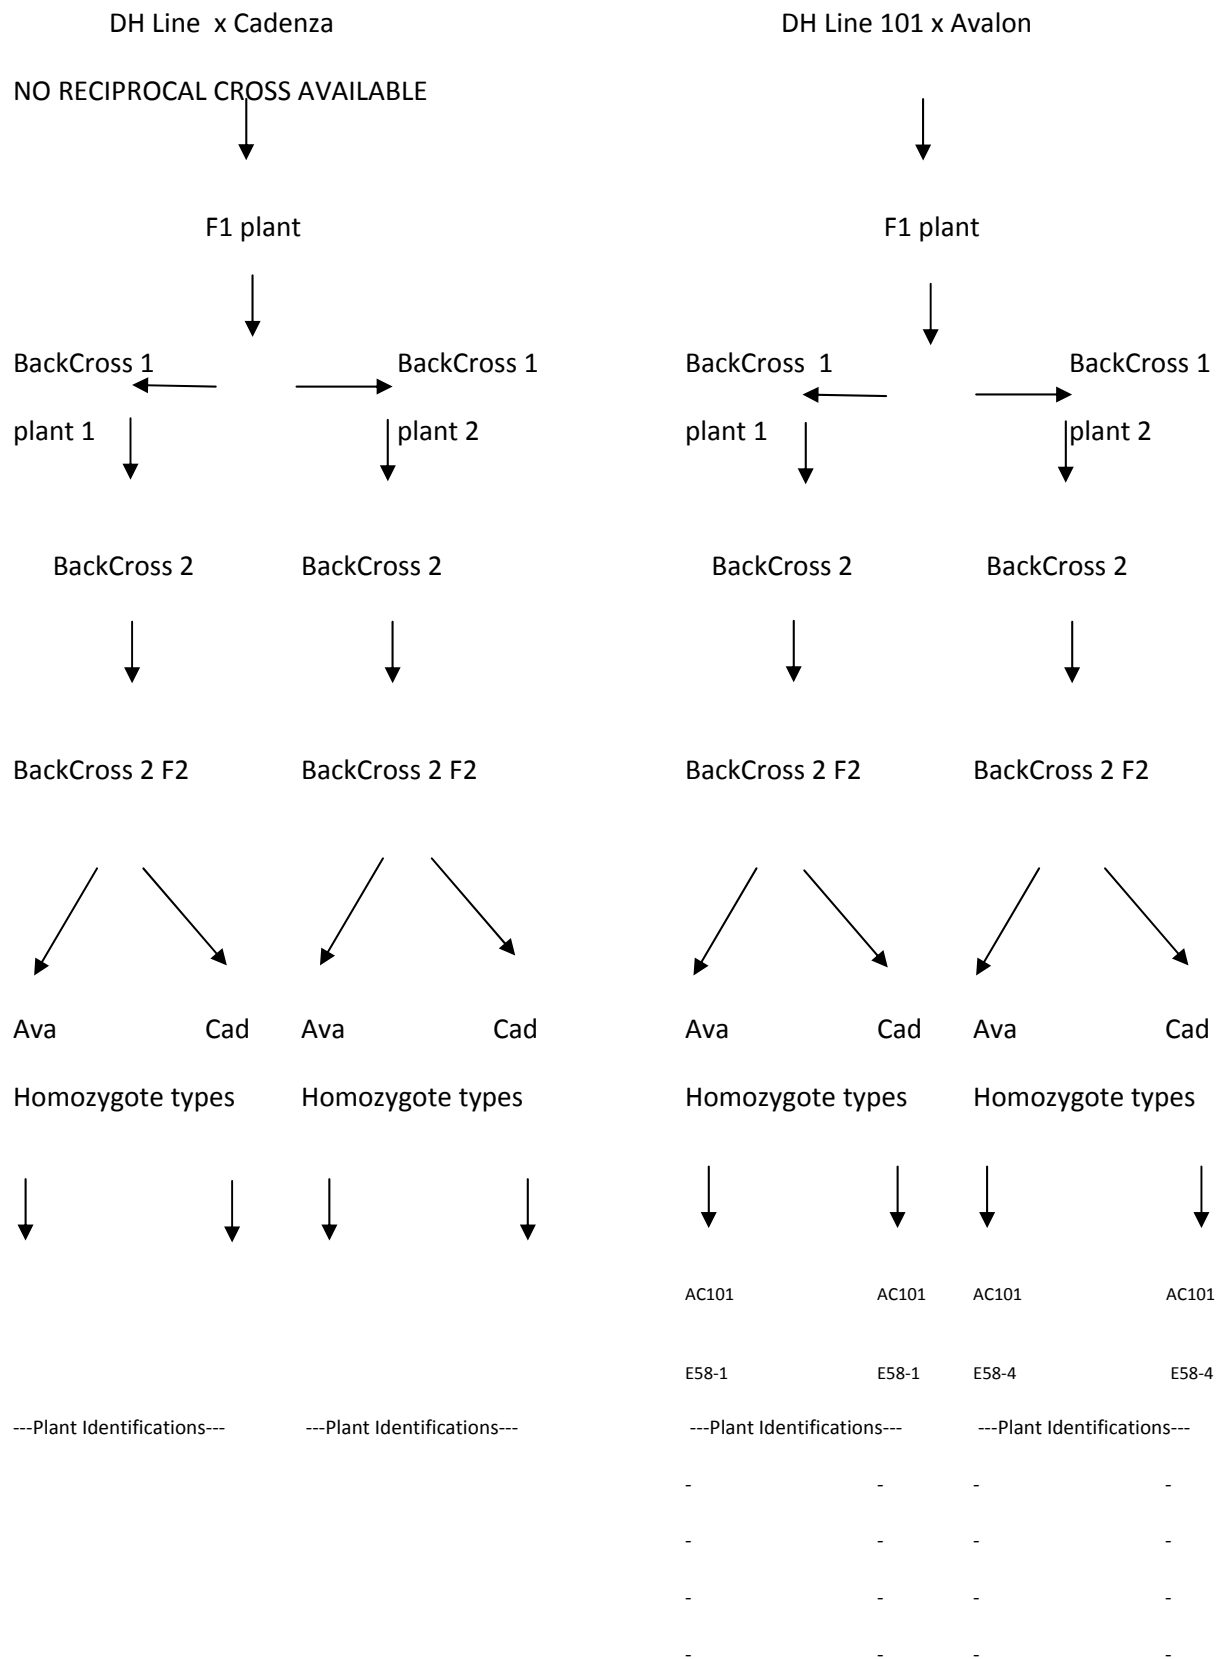

Avalon x Cadenza 2A Height Near Isogenic Line (NIL) Material

Avalon x Cadenza 2D Height Near Isogenic Line (NIL) Material

Avalon x Cadenza 2D Height Near Isogenic Line (NIL) Material

Avalon x Cadenza 2D Yield Near Isogenic Line (NIL) Material

Avalon x Cadenza 3A Near Isogenic Line (NIL) Material

Avalon x Cadenza 3B Height Near Isogenic Line (NIL) Material

Avalon x Cadenza 3B Yield Near Isogenic Line (NIL) Material

Avalon x Cadenza 5A Yield Near Isogenic Line (NIL) Material

Avalon x Cadenza 5A Yield Near Isogenic Line (NIL) Material

Avalon x Cadenza 5A Yield Near Isogenic Line (NIL) Material

Avalon x Cadenza 6A Height Near Isogenic Line (NIL) Material

Avalon x Cadenza 6B Heading Near Isogenic Line (NIL) Material

Avalon x Cadenza 6B Height Near Isogenic Line (NIL) Material

Avalon x Cadenza 6B Height Near Isogenic Line (NIL) Material

Avalon x Cadenza 6B Height Near Isogenic Line (NIL) Material

Avalon x Cadenza 6B Height Near Isogenic Line (NIL) Material