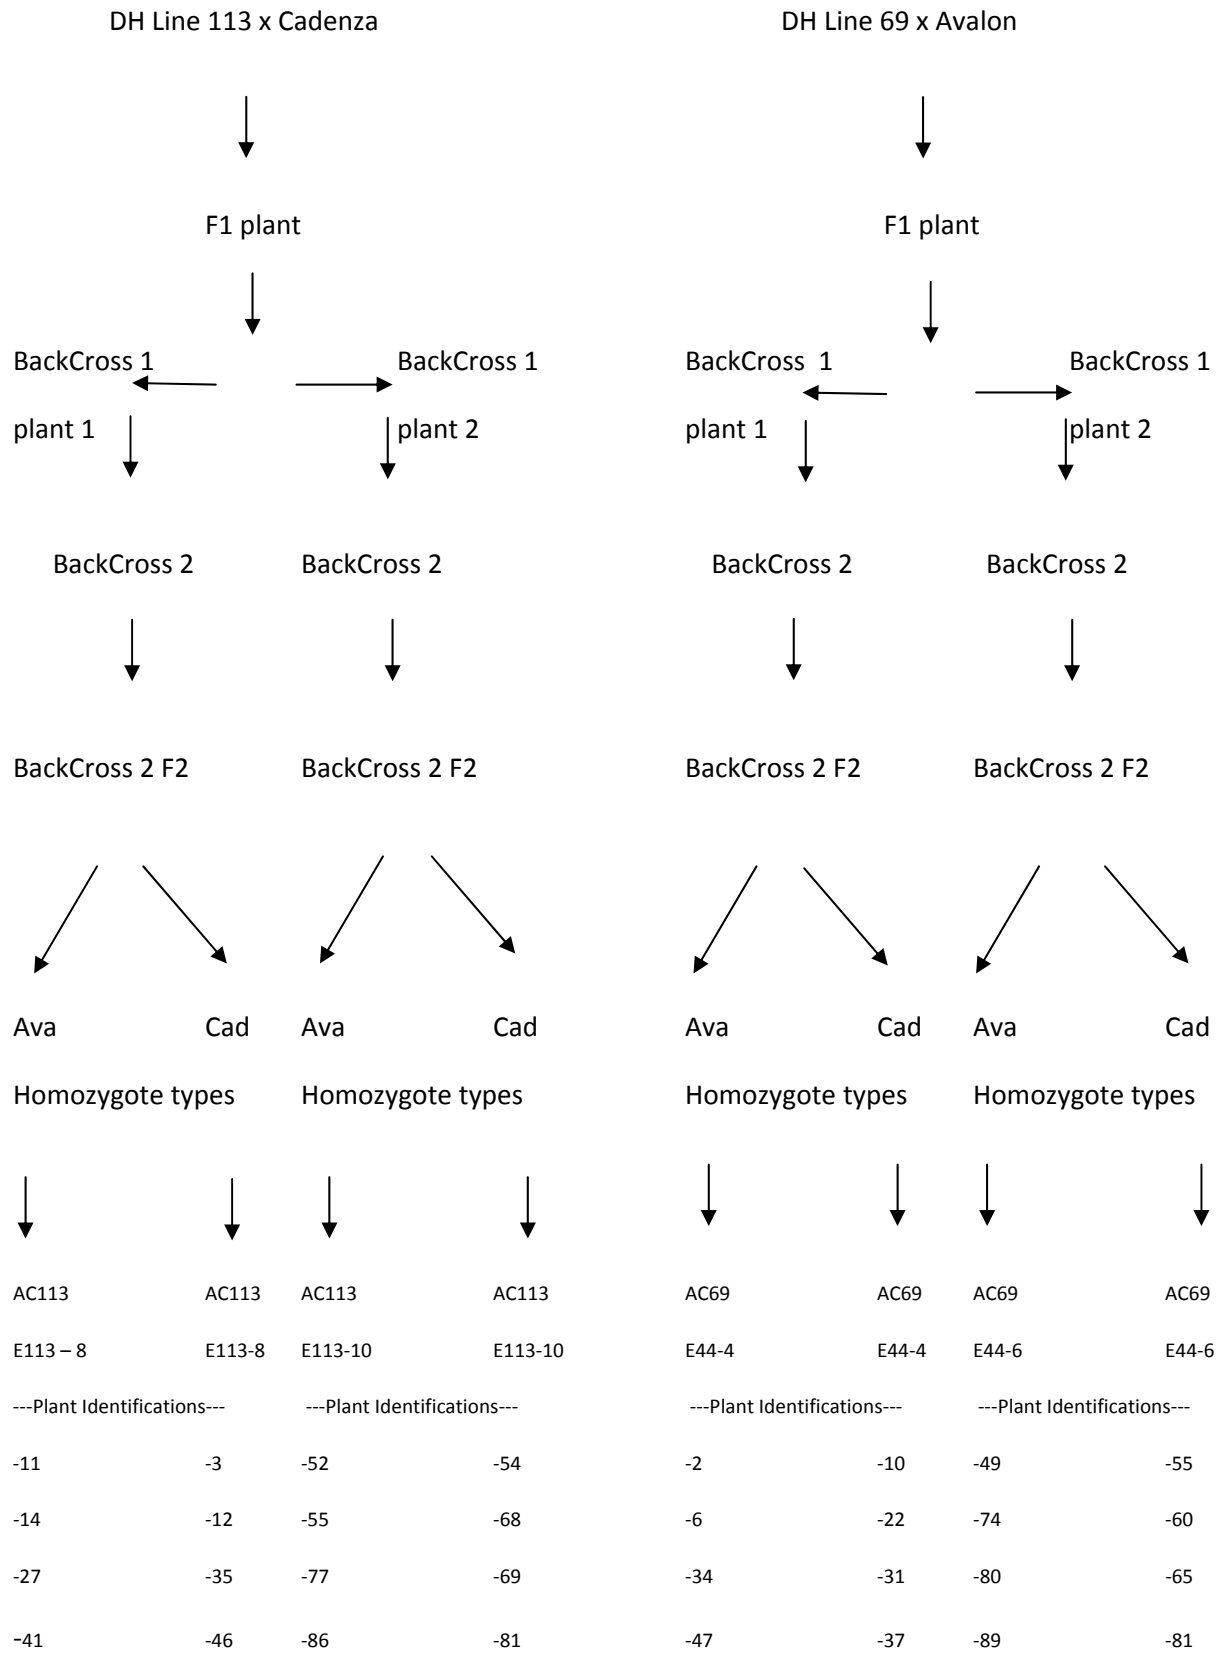

Avalon x Cadenza 1D Heading Near Isogenic Line (NIL) Material

Avalon x Cadenza 1D Heading Near Isogenic Line (NIL) Material

Avalon x Cadenza 5A Yield Near Isogenic Line (NIL) Material

Avalon x Cadenza 1D Heading Near Isogenic Line (NIL) Material

Avalon x Cadenza 2A Height Near Isogenic Line (NIL) Material

Avalon x Cadenza 2D Height Near Isogenic Line (NIL) Material

Avalon x Cadenza 2D Height Near Isogenic Line (NIL) Material

Avalon x Cadenza 2D Yield Near Isogenic Line (NIL) Material

Avalon x Cadenza 3A Near Isogenic Line (NIL) Material

Avalon x Cadenza 3B Height Near Isogenic Line (NIL) Material

Avalon x Cadenza 3B Yield Near Isogenic Line (NIL) Material

Avalon x Cadenza 5A Yield Near Isogenic Line (NIL) Material

Avalon x Cadenza 5A Yield Near Isogenic Line (NIL) Material

Avalon x Cadenza 5A Yield Near Isogenic Line (NIL) Material

Avalon x Cadenza 6A Height Near Isogenic Line (NIL) Material

Avalon x Cadenza 6B Heading Near Isogenic Line (NIL) Material