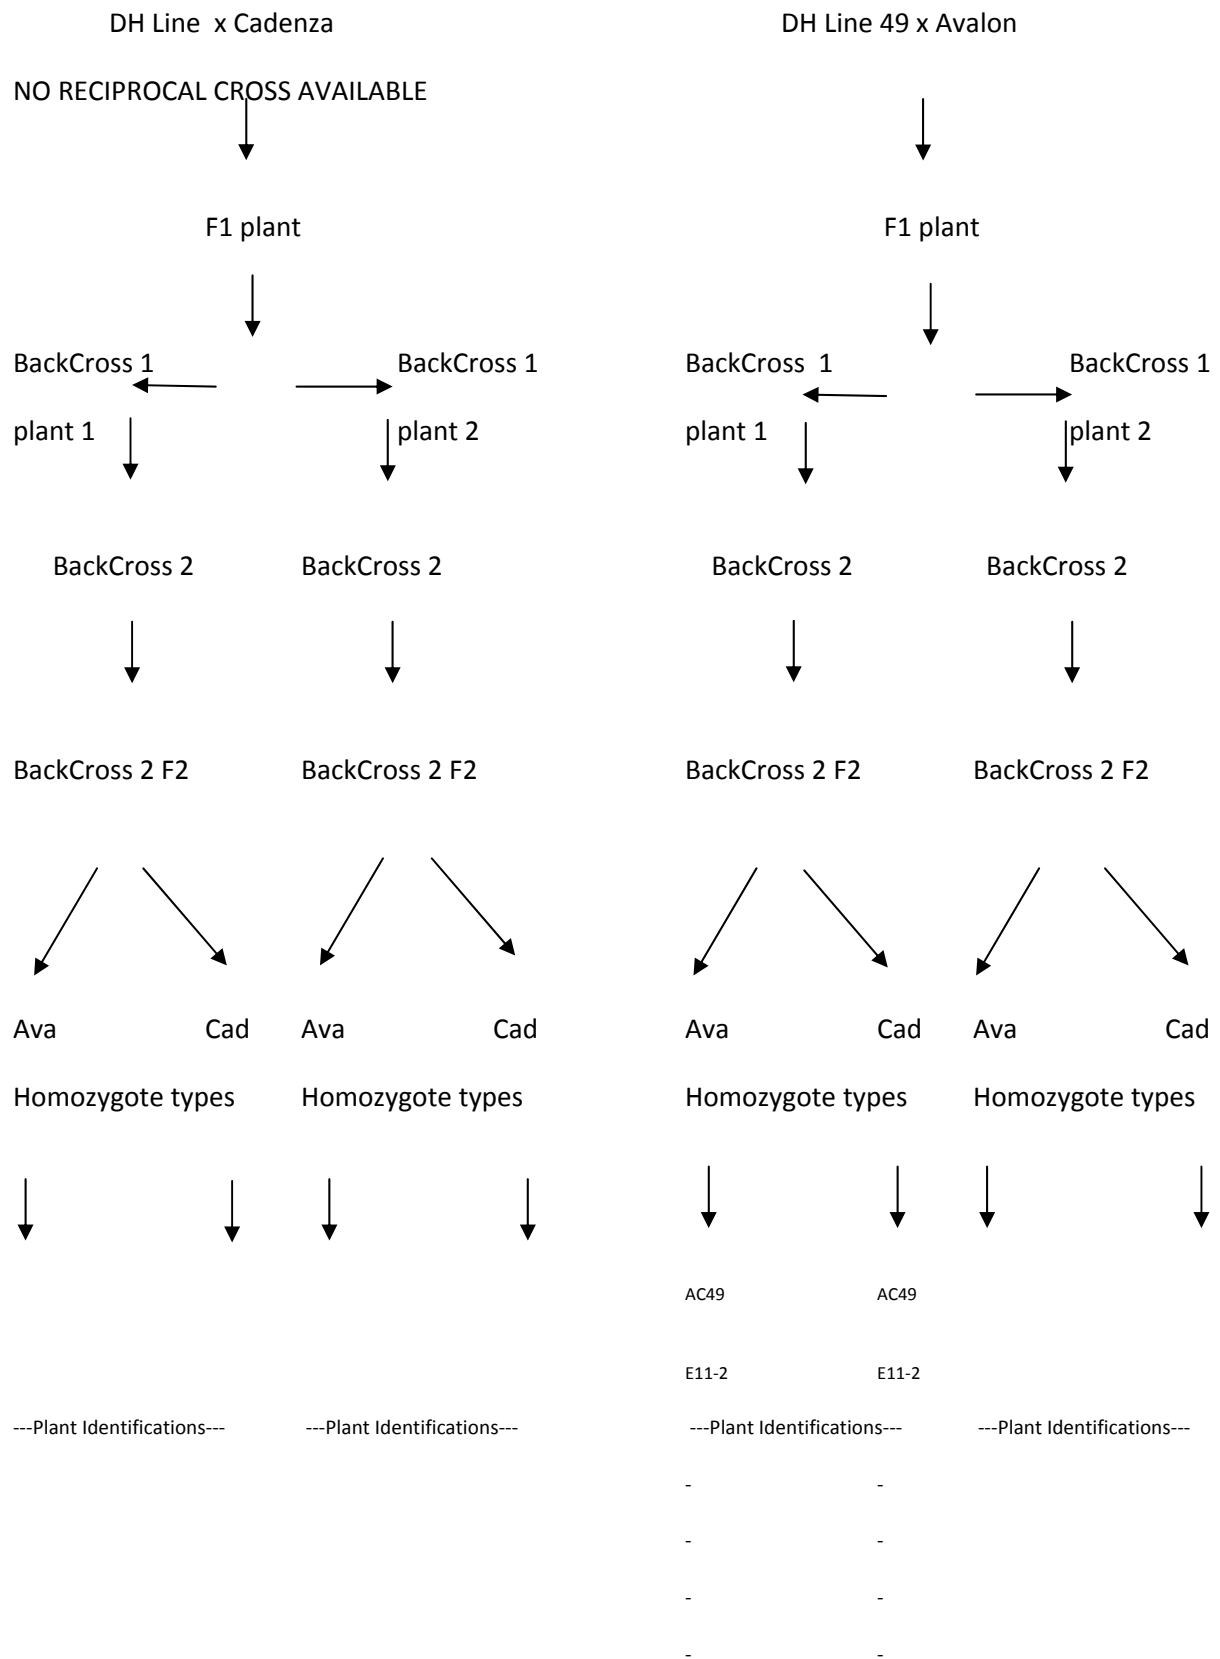

Avalon x Cadenza 1D Heading Near Isogenic Line (NIL) Material

Avalon x Cadenza 1D Heading Near Isogenic Line (NIL) Material

Avalon x Cadenza 5A Yield Near Isogenic Line (NIL) Material

Avalon x Cadenza 1D Heading Near Isogenic Line (NIL) Material

Avalon x Cadenza 2A Height Near Isogenic Line (NIL) Material

Avalon x Cadenza 2D Height Near Isogenic Line (NIL) Material

Avalon x Cadenza 2D Height Near Isogenic Line (NIL) Material

Avalon x Cadenza 2D Yield Near Isogenic Line (NIL) Material

Avalon x Cadenza 3A Near Isogenic Line (NIL) Material

Avalon x Cadenza 3B Height Near Isogenic Line (NIL) Material

Avalon x Cadenza 3B Yield Near Isogenic Line (NIL) Material

Avalon x Cadenza 5A Yield Near Isogenic Line (NIL) Material

Avalon x Cadenza 5A Yield Near Isogenic Line (NIL) Material

Avalon x Cadenza 5A Yield Near Isogenic Line (NIL) Material

Avalon x Cadenza 6A Height Near Isogenic Line (NIL) Material

Avalon x Cadenza 6B Heading Near Isogenic Line (NIL) Material