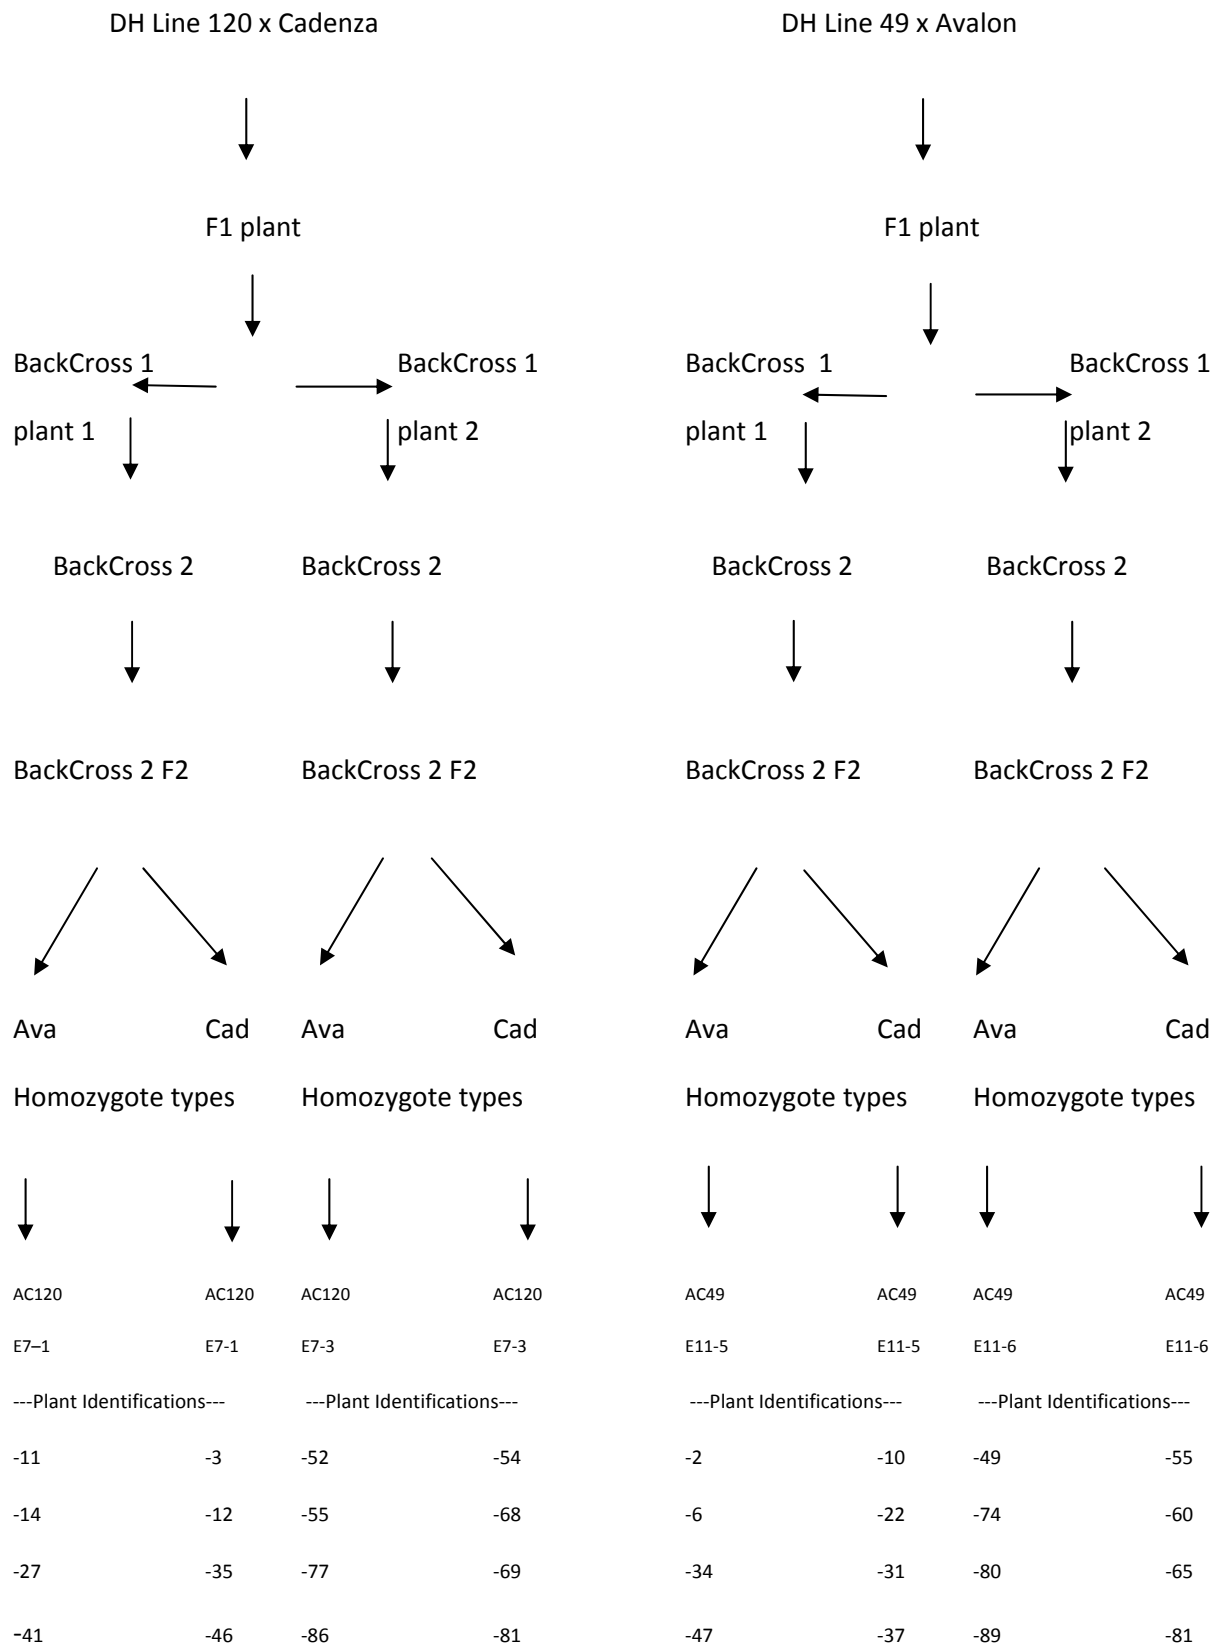

Avalon x Cadenza 1B Heading Near Isogenic Line (NIL) Material

Avalon x Cadenza 1B Heading Near Isogenic Line (NIL) Material

Avalon x Cadenza 1B Heading Near Isogenic Line (NIL) Material

Avalon x Cadenza 1D Heading Near Isogenic Line (NIL) Material

Avalon x Cadenza 1D Heading Near Isogenic Line (NIL) Material

Avalon x Cadenza 1D Heading Near Isogenic Line (NIL) Material

Avalon x Cadenza 5A Yield Near Isogenic Line (NIL) Material

Avalon x Cadenza 1D Heading Near Isogenic Line (NIL) Material

Avalon x Cadenza 2A Height Near Isogenic Line (NIL) Material

Avalon x Cadenza 2D Height Near Isogenic Line (NIL) Material

Avalon x Cadenza 2D Height Near Isogenic Line (NIL) Material

Avalon x Cadenza 2D Yield Near Isogenic Line (NIL) Material

Avalon x Cadenza 3A Near Isogenic Line (NIL) Material

Avalon x Cadenza 3B Height Near Isogenic Line (NIL) Material

Avalon x Cadenza 3B Yield Near Isogenic Line (NIL) Material

Avalon x Cadenza 5A Yield Near Isogenic Line (NIL) Material