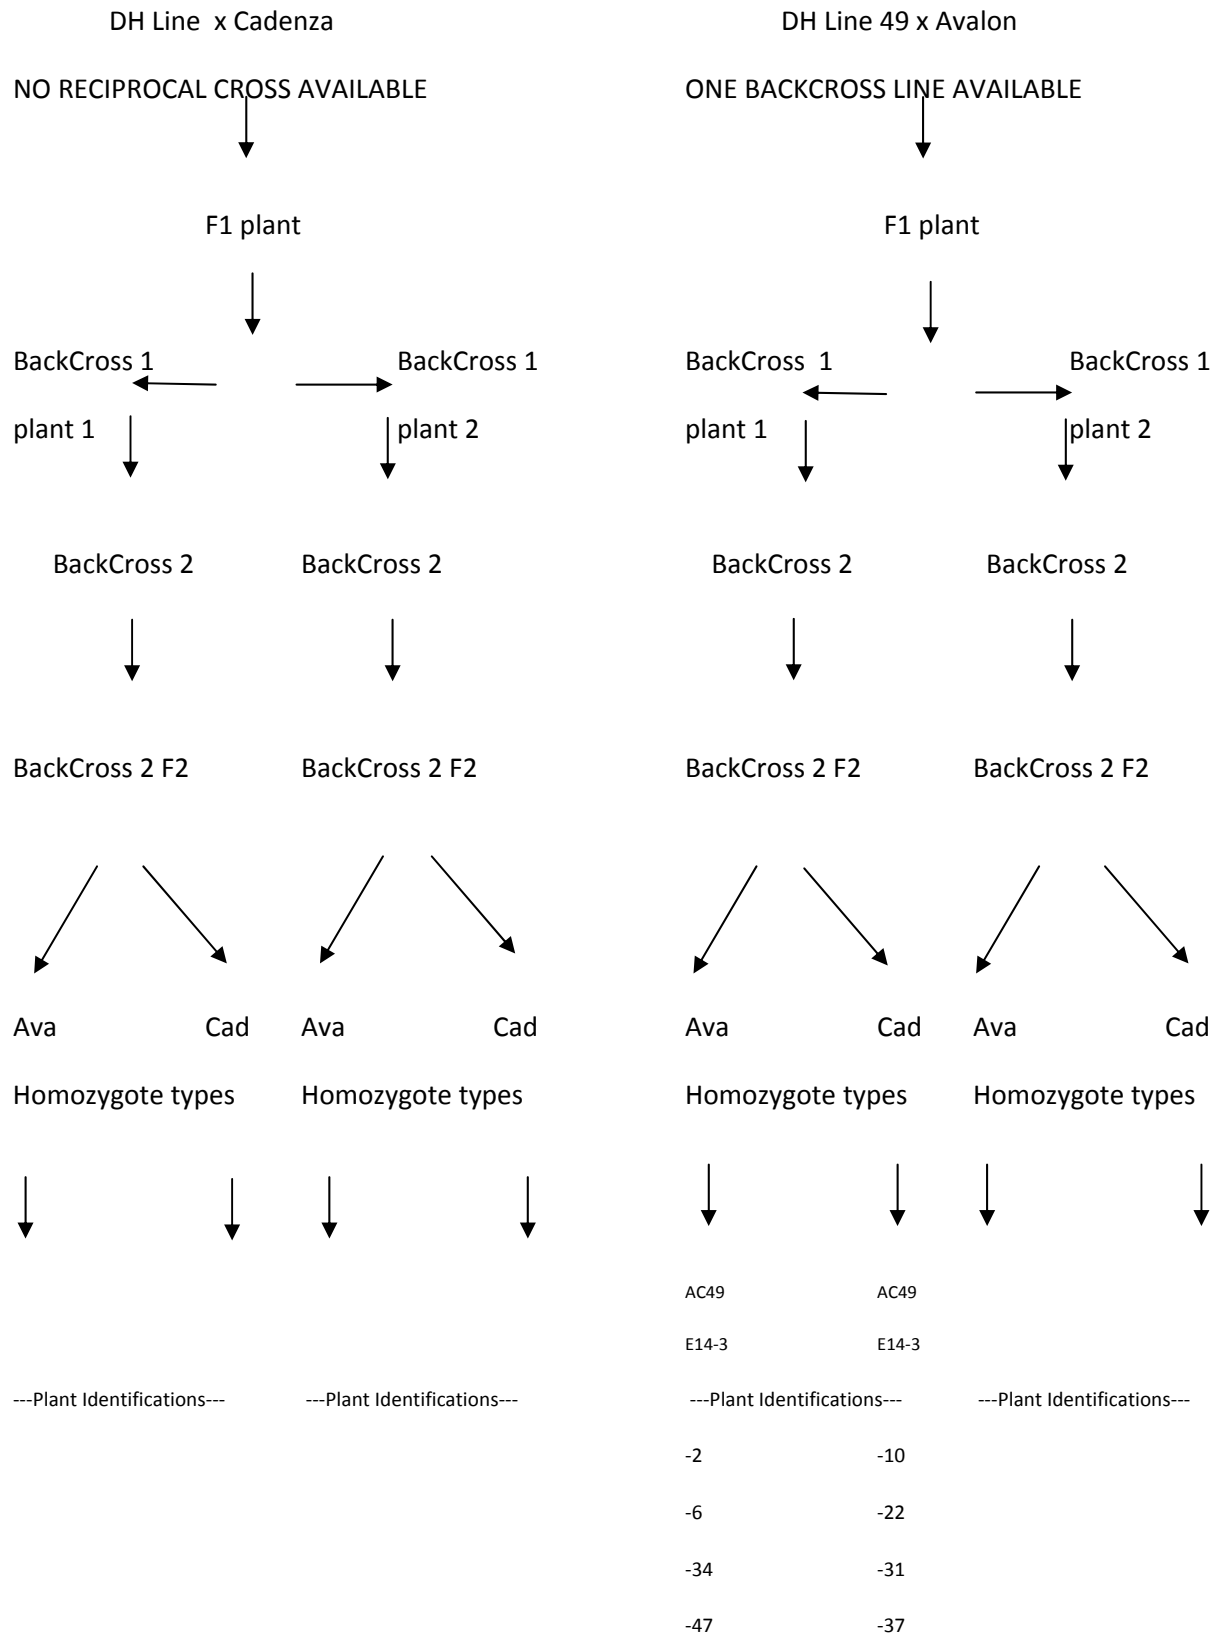

Avalon x Cadenza 1D Heading Near Isogenic Line (NIL) Material

Avalon x Cadenza 1D Heading Near Isogenic Line (NIL) Material

Avalon x Cadenza 5A Yield Near Isogenic Line (NIL) Material

Avalon x Cadenza 1D Heading Near Isogenic Line (NIL) Material

Avalon x Cadenza 2A Height Near Isogenic Line (NIL) Material

Avalon x Cadenza 2D Height Near Isogenic Line (NIL) Material

Avalon x Cadenza 2D Height Near Isogenic Line (NIL) Material

Avalon x Cadenza 2D Yield Near Isogenic Line (NIL) Material

Avalon x Cadenza 3A Near Isogenic Line (NIL) Material

Avalon x Cadenza 3B Height Near Isogenic Line (NIL) Material

Avalon x Cadenza 3B Yield Near Isogenic Line (NIL) Material

Avalon x Cadenza 5A Yield Near Isogenic Line (NIL) Material

Avalon x Cadenza 5A Yield Near Isogenic Line (NIL) Material

Avalon x Cadenza 5A Yield Near Isogenic Line (NIL) Material

Avalon x Cadenza 6A Height Near Isogenic Line (NIL) Material

Avalon x Cadenza 6B Heading Near Isogenic Line (NIL) Material