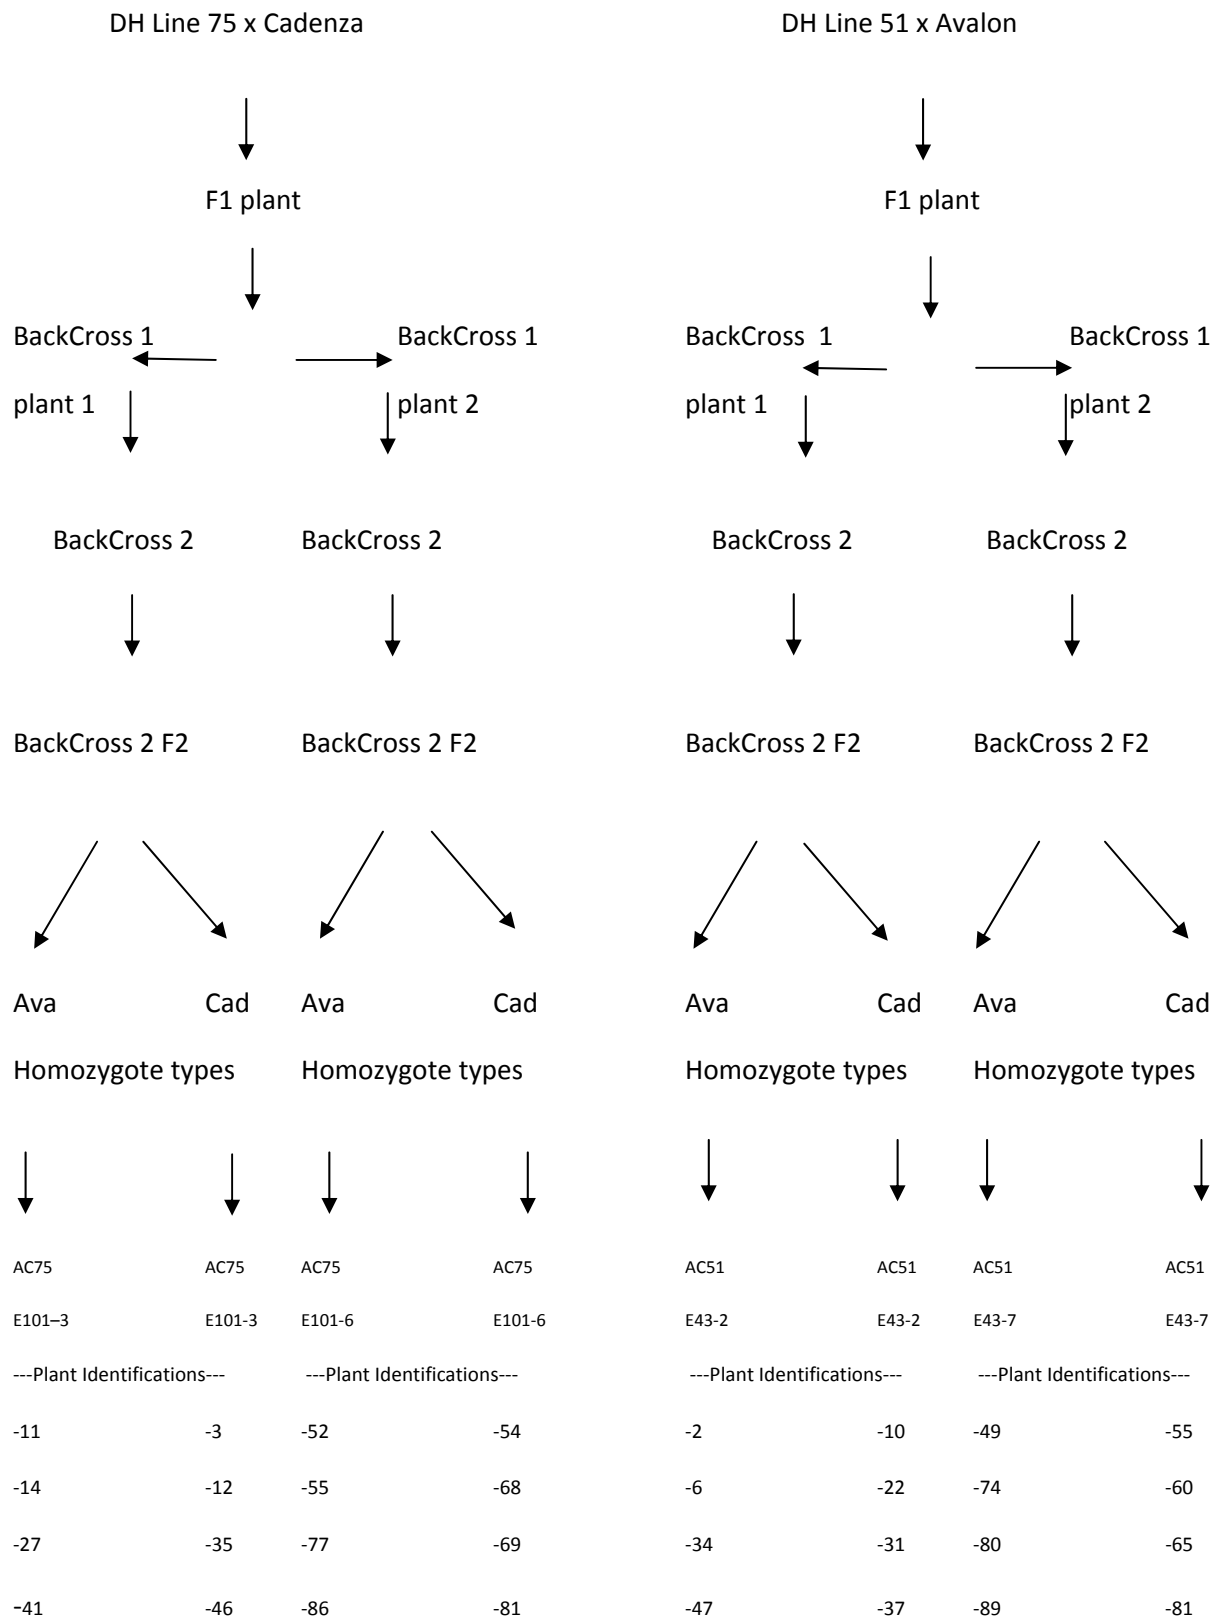

Avalon x Cadenza 3A Near Isogenic Line (NIL) Material

Avalon x Cadenza 3B Height Near Isogenic Line (NIL) Material

Avalon x Cadenza 3B Yield Near Isogenic Line (NIL) Material

Avalon x Cadenza 5A Yield Near Isogenic Line (NIL) Material

Avalon x Cadenza 5A Yield Near Isogenic Line (NIL) Material

Avalon x Cadenza 5A Yield Near Isogenic Line (NIL) Material

Avalon x Cadenza 6A Height Near Isogenic Line (NIL) Material

Avalon x Cadenza 6B Heading Near Isogenic Line (NIL) Material

Avalon x Cadenza 6B Height Near Isogenic Line (NIL) Material

Avalon x Cadenza 6B Height Near Isogenic Line (NIL) Material

Avalon x Cadenza 6B Height Near Isogenic Line (NIL) Material

Avalon x Cadenza 6B Height Near Isogenic Line (NIL) Material

Avalon x Cadenza 7B Yield Near Isogenic Line (NIL) Material

Avalon x Cadenza 7B Yield Near Isogenic Line (NIL) Material

Avalon x Cadenza 7D Yield Near Isogenic Line (NIL) Material

Avalon x Cadenza 7D Yield Near Isogenic Line (NIL) Material