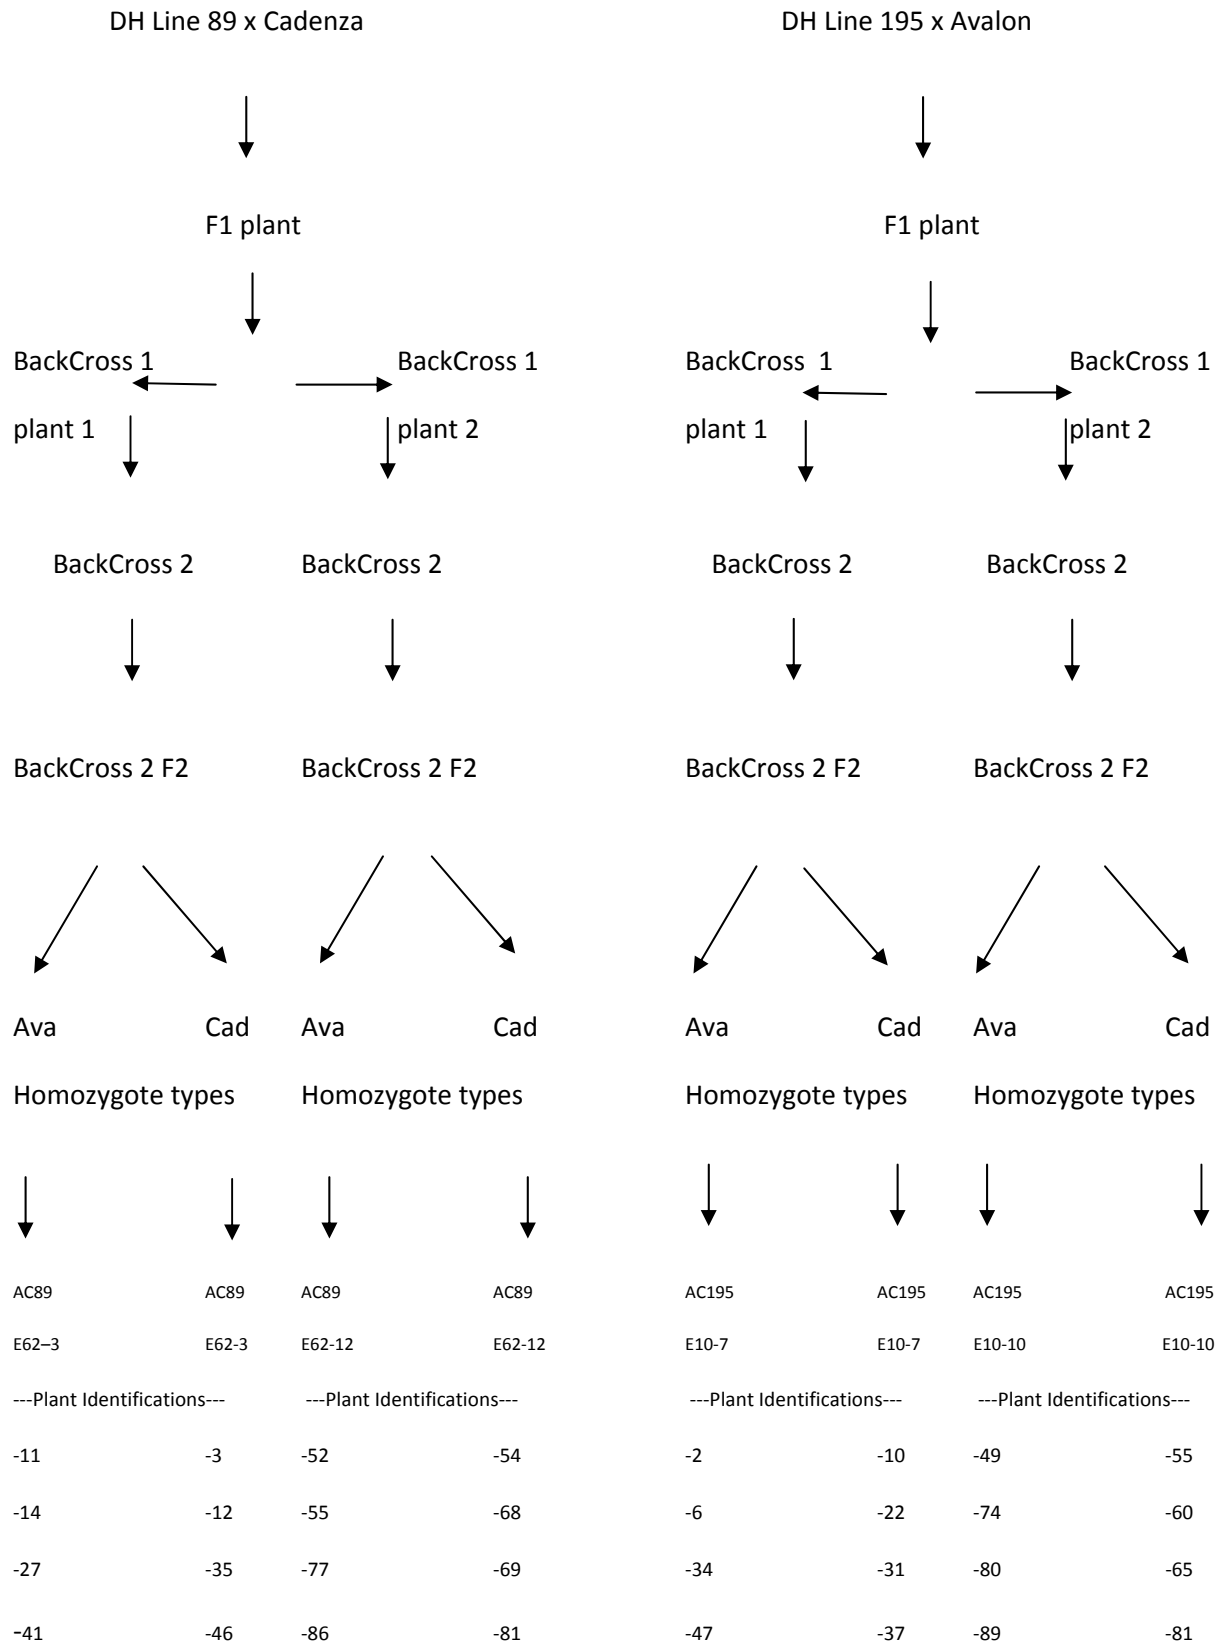

Avalon x Cadenza 1B Heading Near Isogenic Line (NIL) Material

Avalon x Cadenza 1B Heading Near Isogenic Line (NIL) Material

Avalon x Cadenza 1B Heading Near Isogenic Line (NIL) Material

Avalon x Cadenza 1D Heading Near Isogenic Line (NIL) Material

Avalon x Cadenza 1D Heading Near Isogenic Line (NIL) Material

Avalon x Cadenza 1D Heading Near Isogenic Line (NIL) Material

Avalon x Cadenza 5A Yield Near Isogenic Line (NIL) Material

Avalon x Cadenza 1D Heading Near Isogenic Line (NIL) Material

Avalon x Cadenza 2A Height Near Isogenic Line (NIL) Material

Avalon x Cadenza 2D Height Near Isogenic Line (NIL) Material

Avalon x Cadenza 2D Height Near Isogenic Line (NIL) Material

Avalon x Cadenza 2D Yield Near Isogenic Line (NIL) Material

Avalon x Cadenza 3A Near Isogenic Line (NIL) Material

Avalon x Cadenza 3B Height Near Isogenic Line (NIL) Material

Avalon x Cadenza 3B Yield Near Isogenic Line (NIL) Material

Avalon x Cadenza 5A Yield Near Isogenic Line (NIL) Material