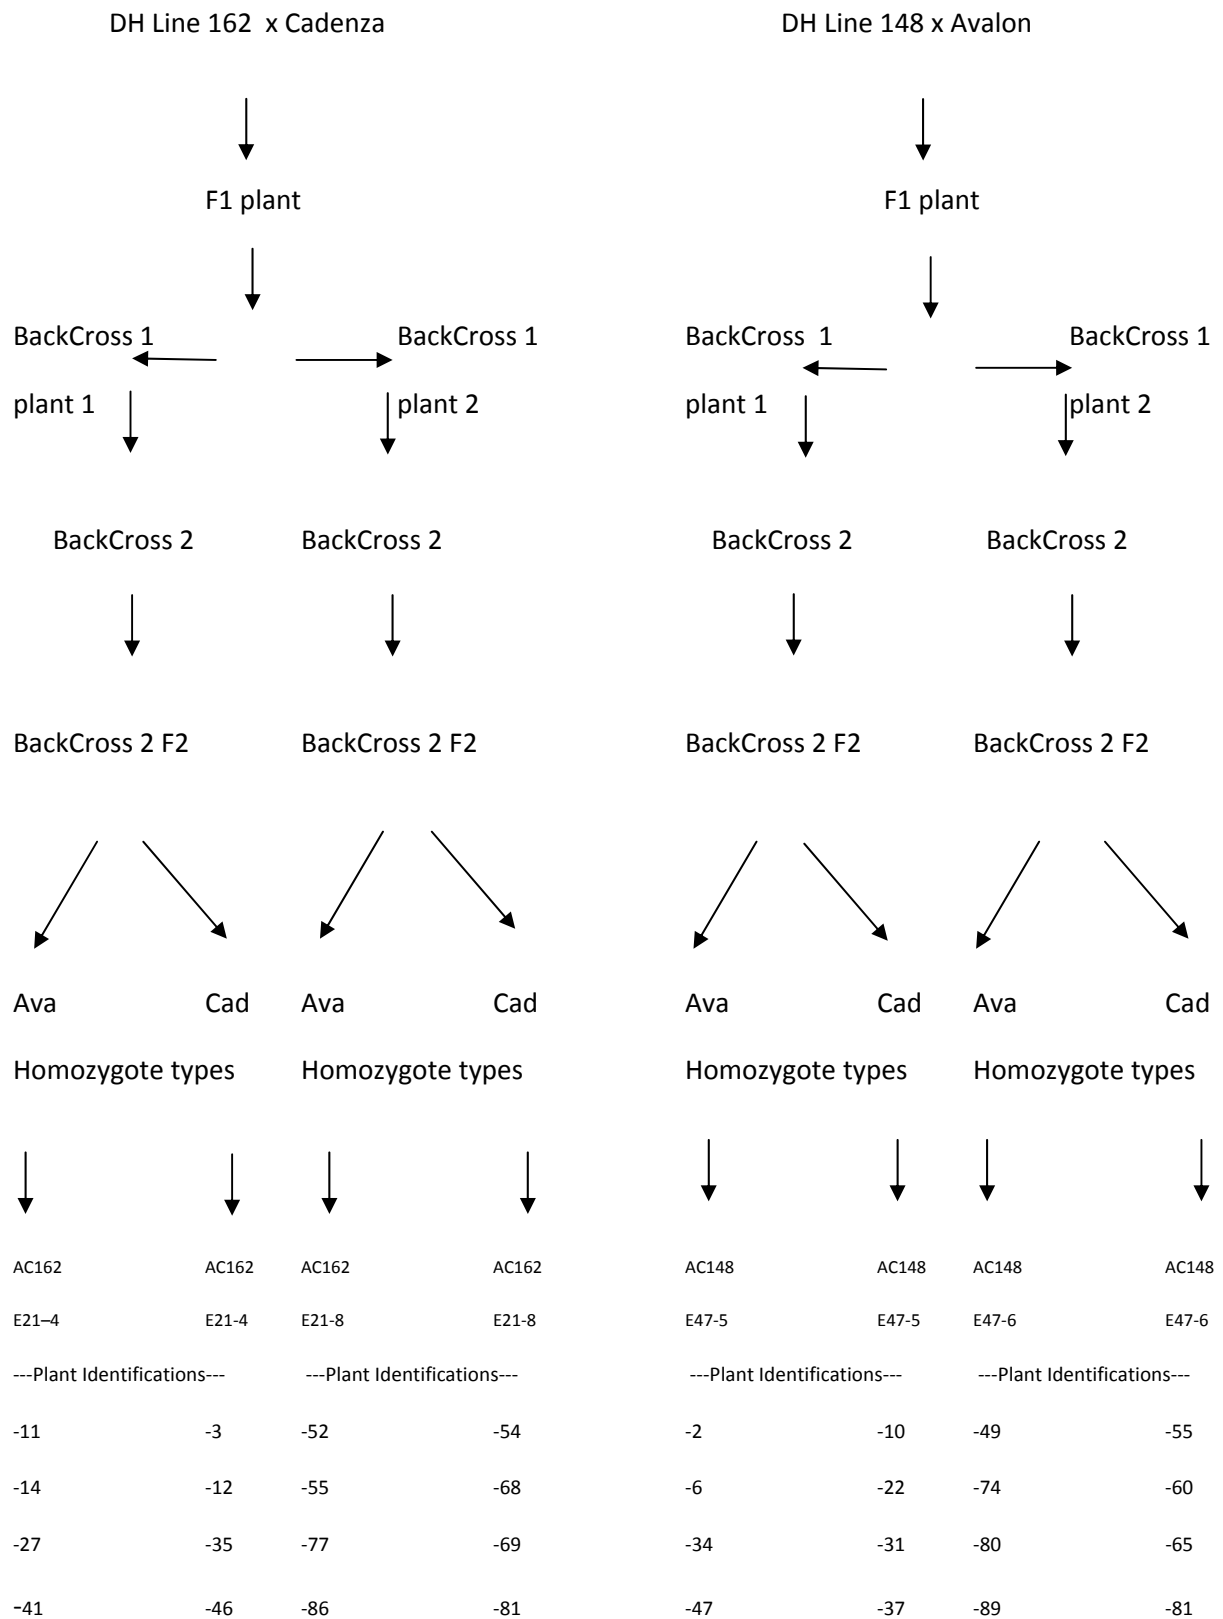

Avalon x Cadenza 1B Heading Near Isogenic Line (NIL) Material

Avalon x Cadenza 1B Heading Near Isogenic Line (NIL) Material

Avalon x Cadenza 1B Heading Near Isogenic Line (NIL) Material

Avalon x Cadenza 1D Heading Near Isogenic Line (NIL) Material

Avalon x Cadenza 1D Heading Near Isogenic Line (NIL) Material

Avalon x Cadenza 1D Heading Near Isogenic Line (NIL) Material

Avalon x Cadenza 5A Yield Near Isogenic Line (NIL) Material

Avalon x Cadenza 1D Heading Near Isogenic Line (NIL) Material

Avalon x Cadenza 2A Height Near Isogenic Line (NIL) Material

Avalon x Cadenza 2D Height Near Isogenic Line (NIL) Material

Avalon x Cadenza 2D Height Near Isogenic Line (NIL) Material

Avalon x Cadenza 2D Yield Near Isogenic Line (NIL) Material

Avalon x Cadenza 3A Near Isogenic Line (NIL) Material

Avalon x Cadenza 3B Height Near Isogenic Line (NIL) Material

Avalon x Cadenza 3B Yield Near Isogenic Line (NIL) Material

Avalon x Cadenza 5A Yield Near Isogenic Line (NIL) Material