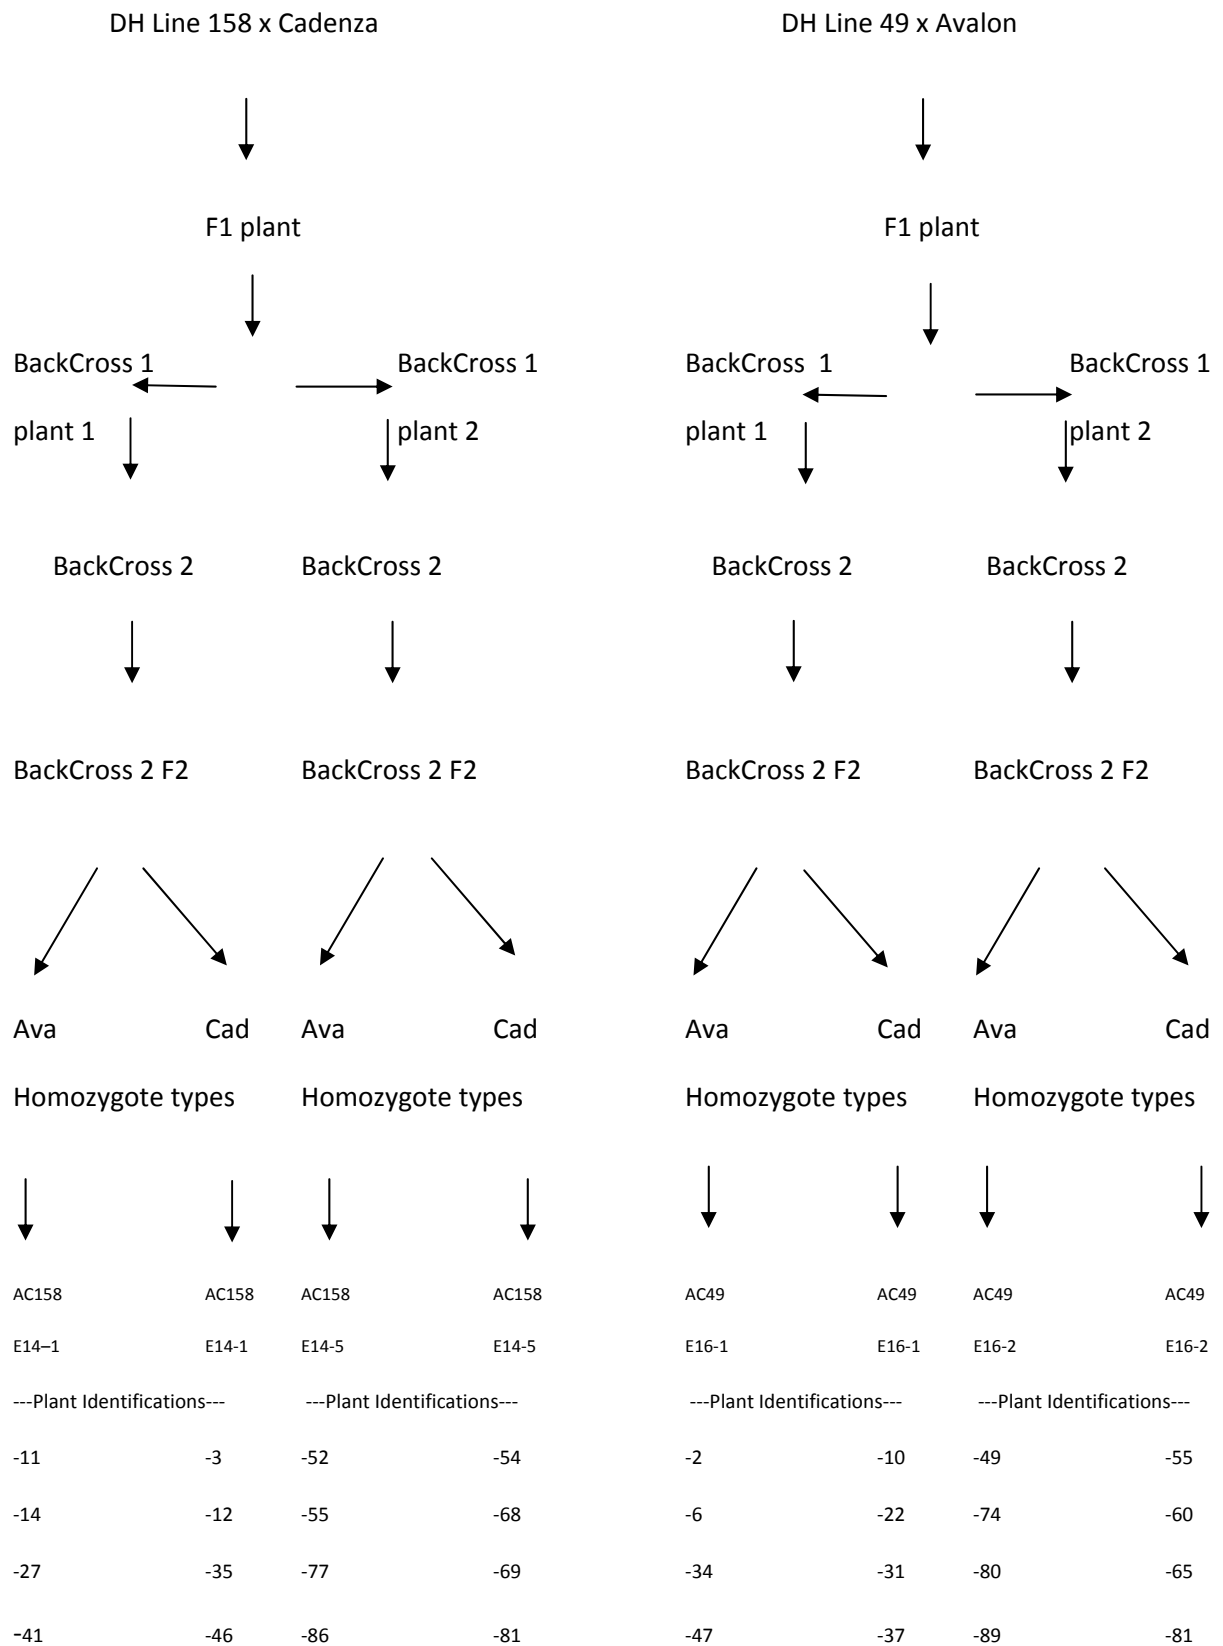

Avalon x Cadenza 1B Heading Near Isogenic Line (NIL) Material

Avalon x Cadenza 1B Heading Near Isogenic Line (NIL) Material

Avalon x Cadenza 1B Heading Near Isogenic Line (NIL) Material

Avalon x Cadenza 1D Heading Near Isogenic Line (NIL) Material

Avalon x Cadenza 1D Heading Near Isogenic Line (NIL) Material

Avalon x Cadenza 1D Heading Near Isogenic Line (NIL) Material

Avalon x Cadenza 5A Yield Near Isogenic Line (NIL) Material

Avalon x Cadenza 1D Heading Near Isogenic Line (NIL) Material

Avalon x Cadenza 2A Height Near Isogenic Line (NIL) Material

Avalon x Cadenza 2D Height Near Isogenic Line (NIL) Material

Avalon x Cadenza 2D Height Near Isogenic Line (NIL) Material

Avalon x Cadenza 2D Yield Near Isogenic Line (NIL) Material

Avalon x Cadenza 3A Near Isogenic Line (NIL) Material

Avalon x Cadenza 3B Height Near Isogenic Line (NIL) Material

Avalon x Cadenza 3B Yield Near Isogenic Line (NIL) Material

Avalon x Cadenza 5A Yield Near Isogenic Line (NIL) Material