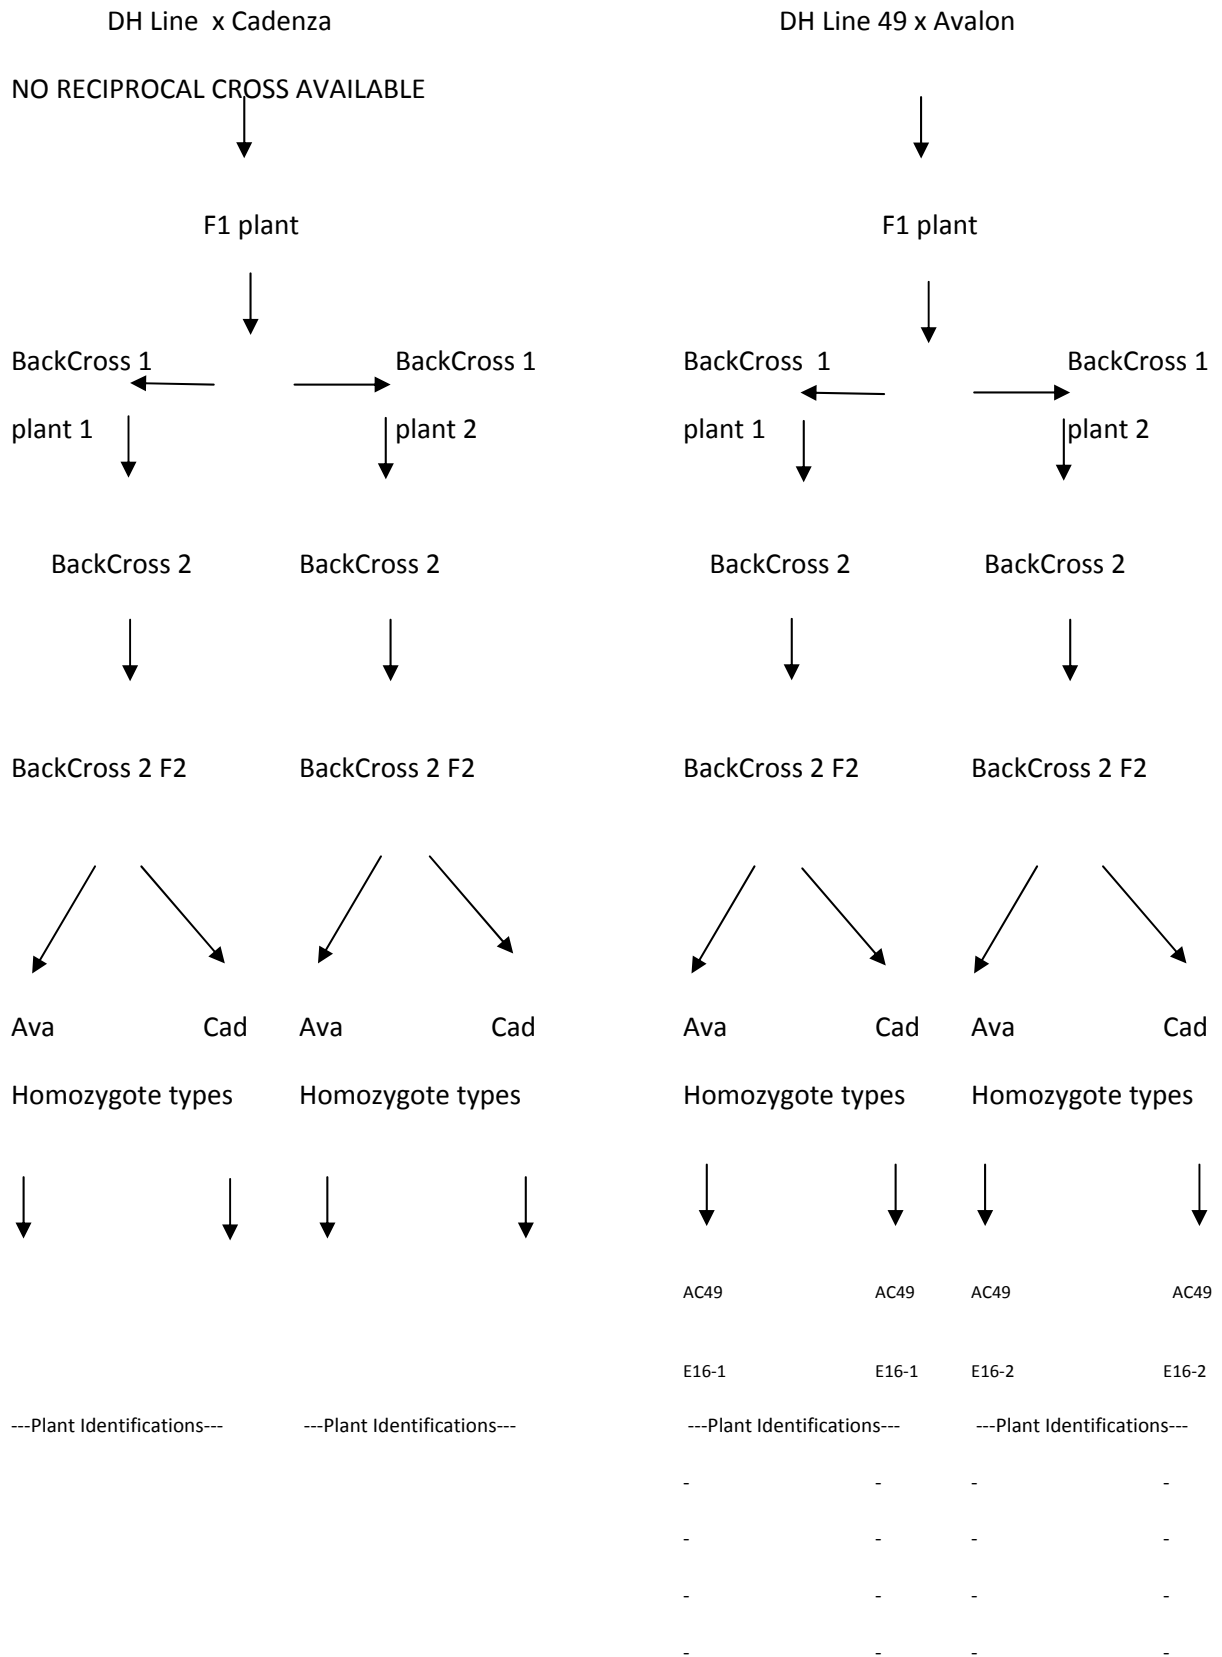

Avalon x Cadenza 1B Heading Near Isogenic Line (NIL) Material

Avalon x Cadenza 1B Heading Near Isogenic Line (NIL) Material

Avalon x Cadenza 1B Heading Near Isogenic Line (NIL) Material

Avalon x Cadenza 1D Heading Near Isogenic Line (NIL) Material

Avalon x Cadenza 1D Heading Near Isogenic Line (NIL) Material

Avalon x Cadenza 1D Heading Near Isogenic Line (NIL) Material

Avalon x Cadenza 5A Yield Near Isogenic Line (NIL) Material

Avalon x Cadenza 1D Heading Near Isogenic Line (NIL) Material

Avalon x Cadenza 2A Height Near Isogenic Line (NIL) Material

Avalon x Cadenza 2D Height Near Isogenic Line (NIL) Material

Avalon x Cadenza 2D Height Near Isogenic Line (NIL) Material

Avalon x Cadenza 2D Yield Near Isogenic Line (NIL) Material

Avalon x Cadenza 3A Near Isogenic Line (NIL) Material

Avalon x Cadenza 3B Height Near Isogenic Line (NIL) Material

Avalon x Cadenza 3B Yield Near Isogenic Line (NIL) Material

Avalon x Cadenza 5A Yield Near Isogenic Line (NIL) Material