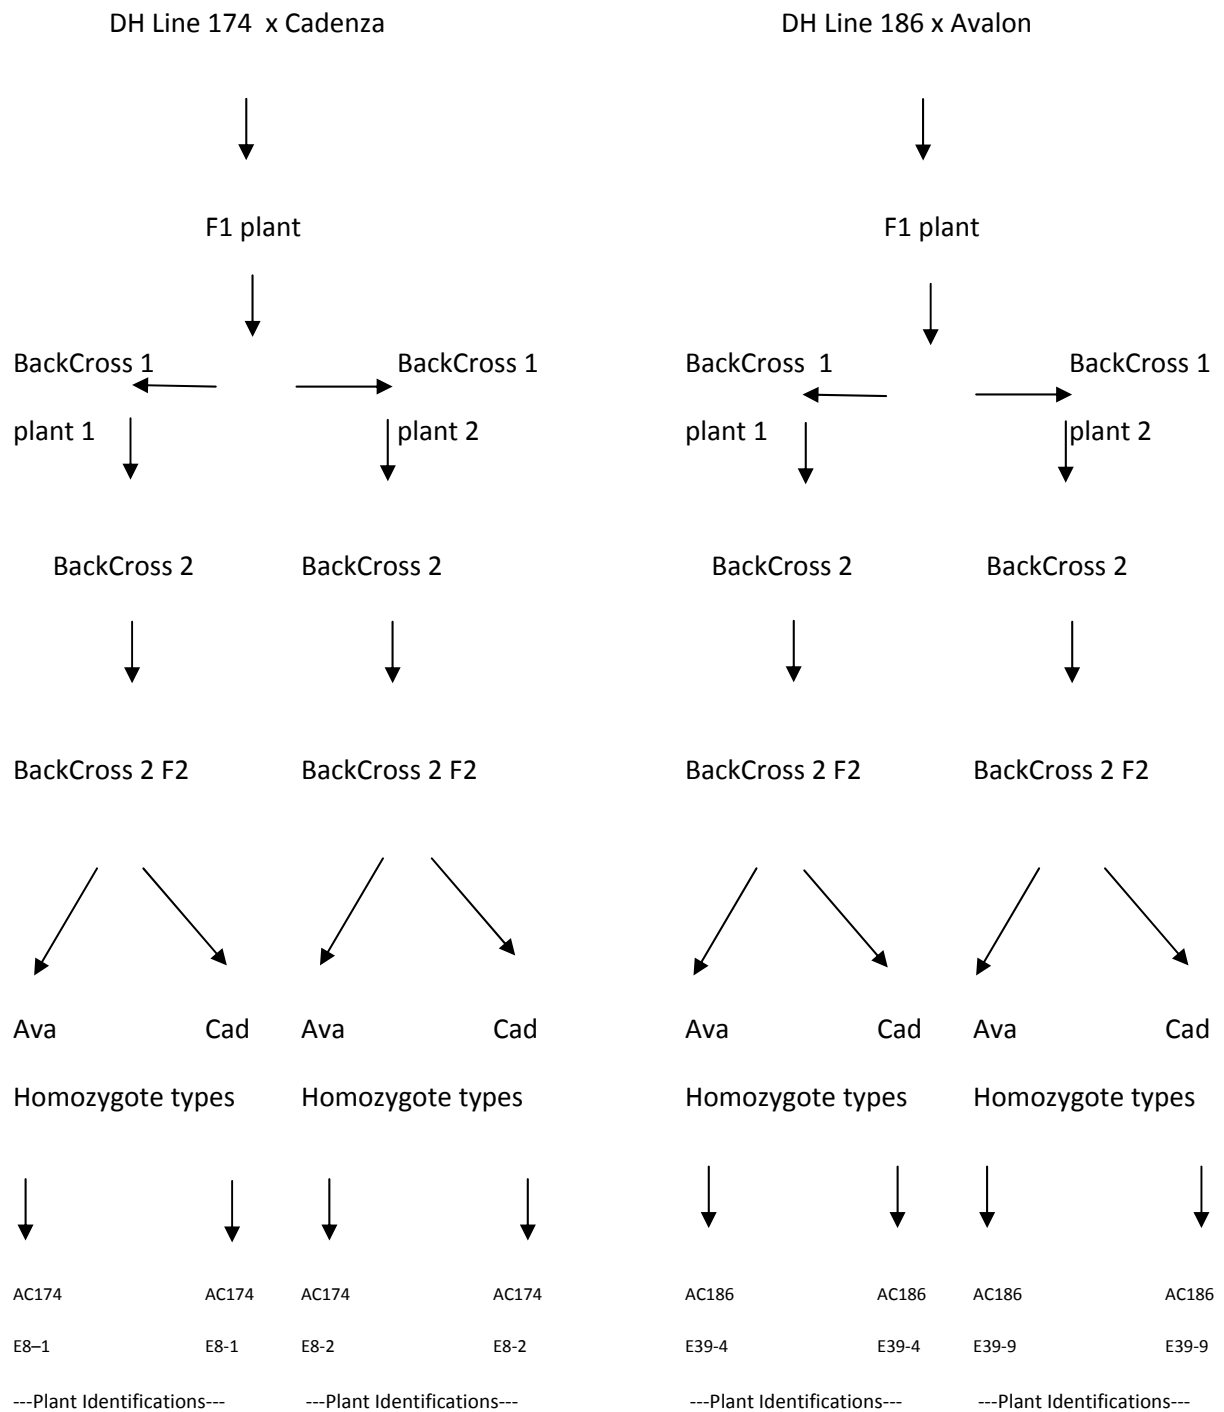

Avalon x Cadenza 1B Heading Near Isogenic Line (NIL) Material

Avalon x Cadenza 1B Heading Near Isogenic Line (NIL) Material

Avalon x Cadenza 1B Heading Near Isogenic Line (NIL) Material

Avalon x Cadenza 1D Heading Near Isogenic Line (NIL) Material

Avalon x Cadenza 1D Heading Near Isogenic Line (NIL) Material

Avalon x Cadenza 1D Heading Near Isogenic Line (NIL) Material

Avalon x Cadenza 5A Yield Near Isogenic Line (NIL) Material

Avalon x Cadenza 1D Heading Near Isogenic Line (NIL) Material

Avalon x Cadenza 2A Height Near Isogenic Line (NIL) Material

Avalon x Cadenza 2D Height Near Isogenic Line (NIL) Material

Avalon x Cadenza 2D Height Near Isogenic Line (NIL) Material

Avalon x Cadenza 2D Yield Near Isogenic Line (NIL) Material

Avalon x Cadenza 3A Near Isogenic Line (NIL) Material

Avalon x Cadenza 3B Height Near Isogenic Line (NIL) Material

Avalon x Cadenza 3B Yield Near Isogenic Line (NIL) Material

Avalon x Cadenza 5A Yield Near Isogenic Line (NIL) Material