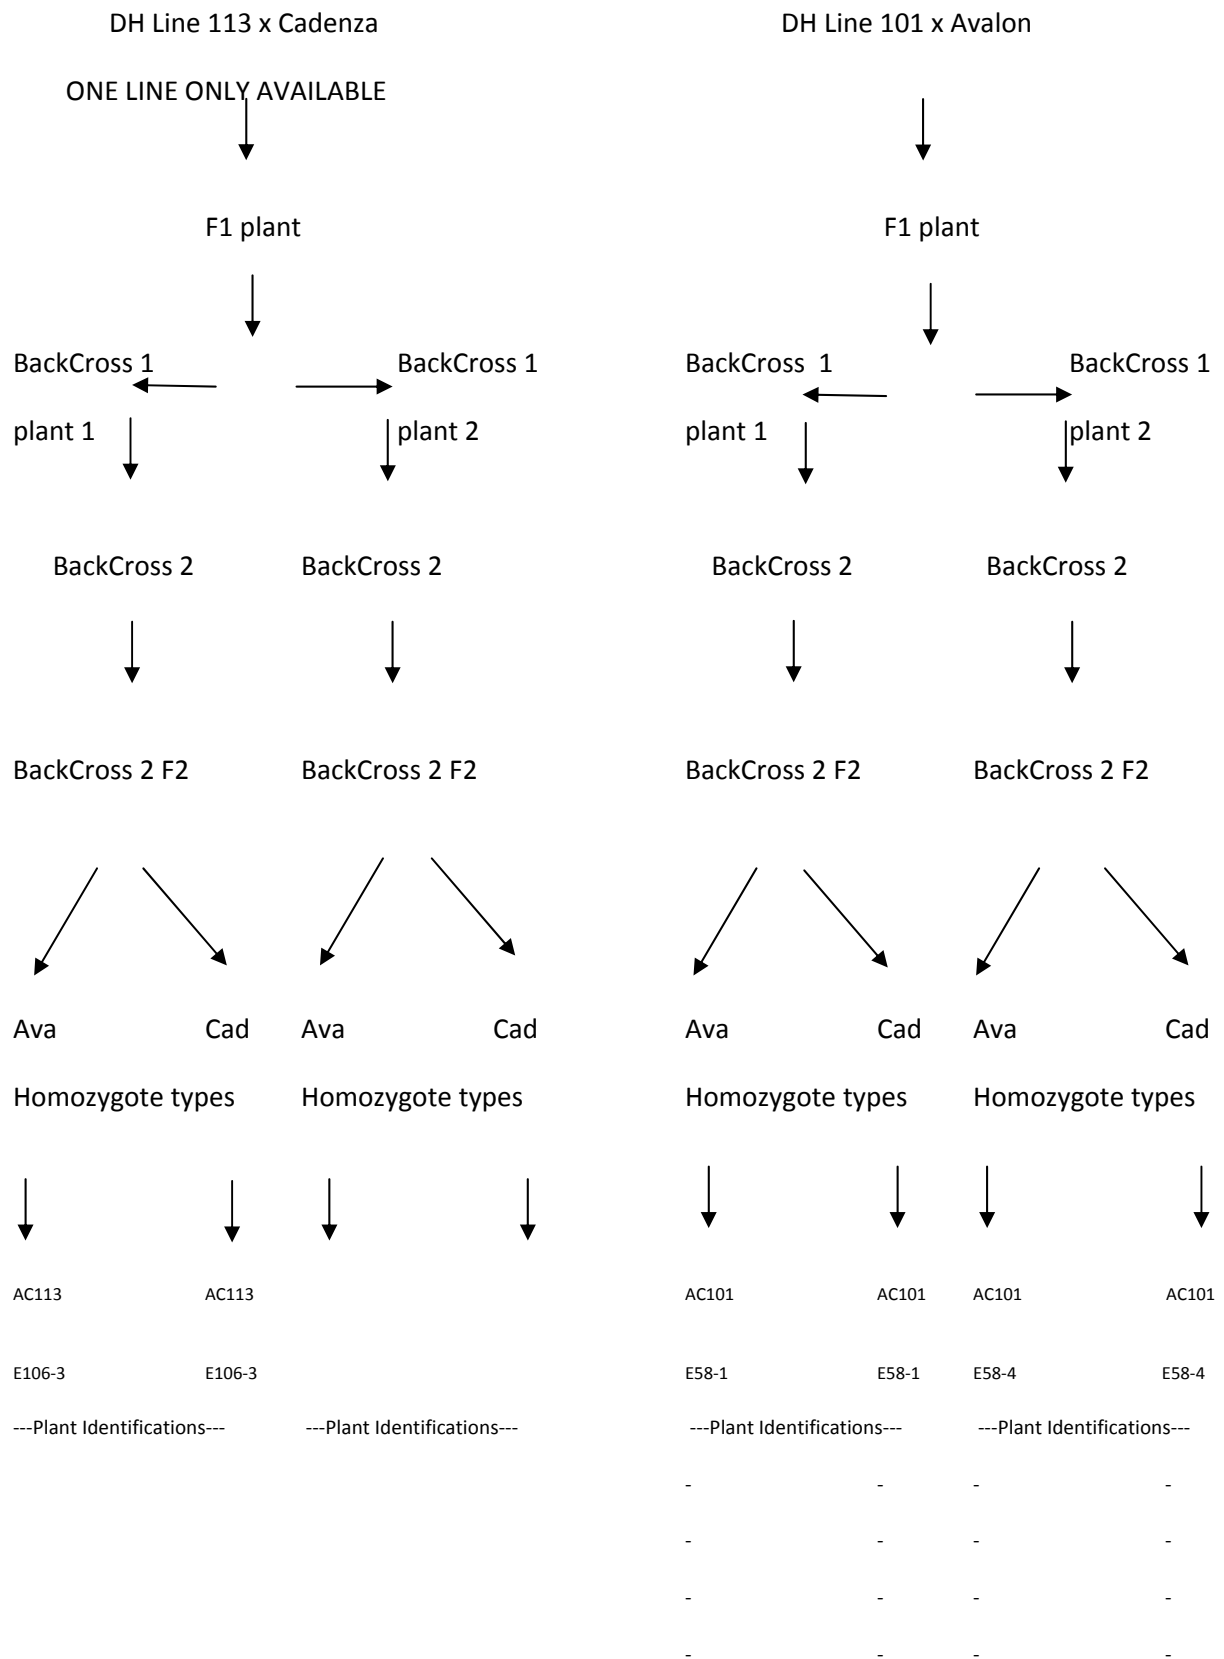

Avalon x Cadenza 2A Height Near Isogenic Line (NIL) Material

Avalon x Cadenza 2D Height Near Isogenic Line (NIL) Material

Avalon x Cadenza 2D Height Near Isogenic Line (NIL) Material

Avalon x Cadenza 2D Yield Near Isogenic Line (NIL) Material

Avalon x Cadenza 3A Near Isogenic Line (NIL) Material

Avalon x Cadenza 3B Height Near Isogenic Line (NIL) Material

Avalon x Cadenza 3B Yield Near Isogenic Line (NIL) Material

Avalon x Cadenza 5A Yield Near Isogenic Line (NIL) Material

Avalon x Cadenza 5A Yield Near Isogenic Line (NIL) Material

Avalon x Cadenza 5A Yield Near Isogenic Line (NIL) Material

Avalon x Cadenza 6A Height Near Isogenic Line (NIL) Material

Avalon x Cadenza 6B Heading Near Isogenic Line (NIL) Material

Avalon x Cadenza 6B Height Near Isogenic Line (NIL) Material

Avalon x Cadenza 6B Height Near Isogenic Line (NIL) Material

Avalon x Cadenza 6B Height Near Isogenic Line (NIL) Material

Avalon x Cadenza 6B Height Near Isogenic Line (NIL) Material