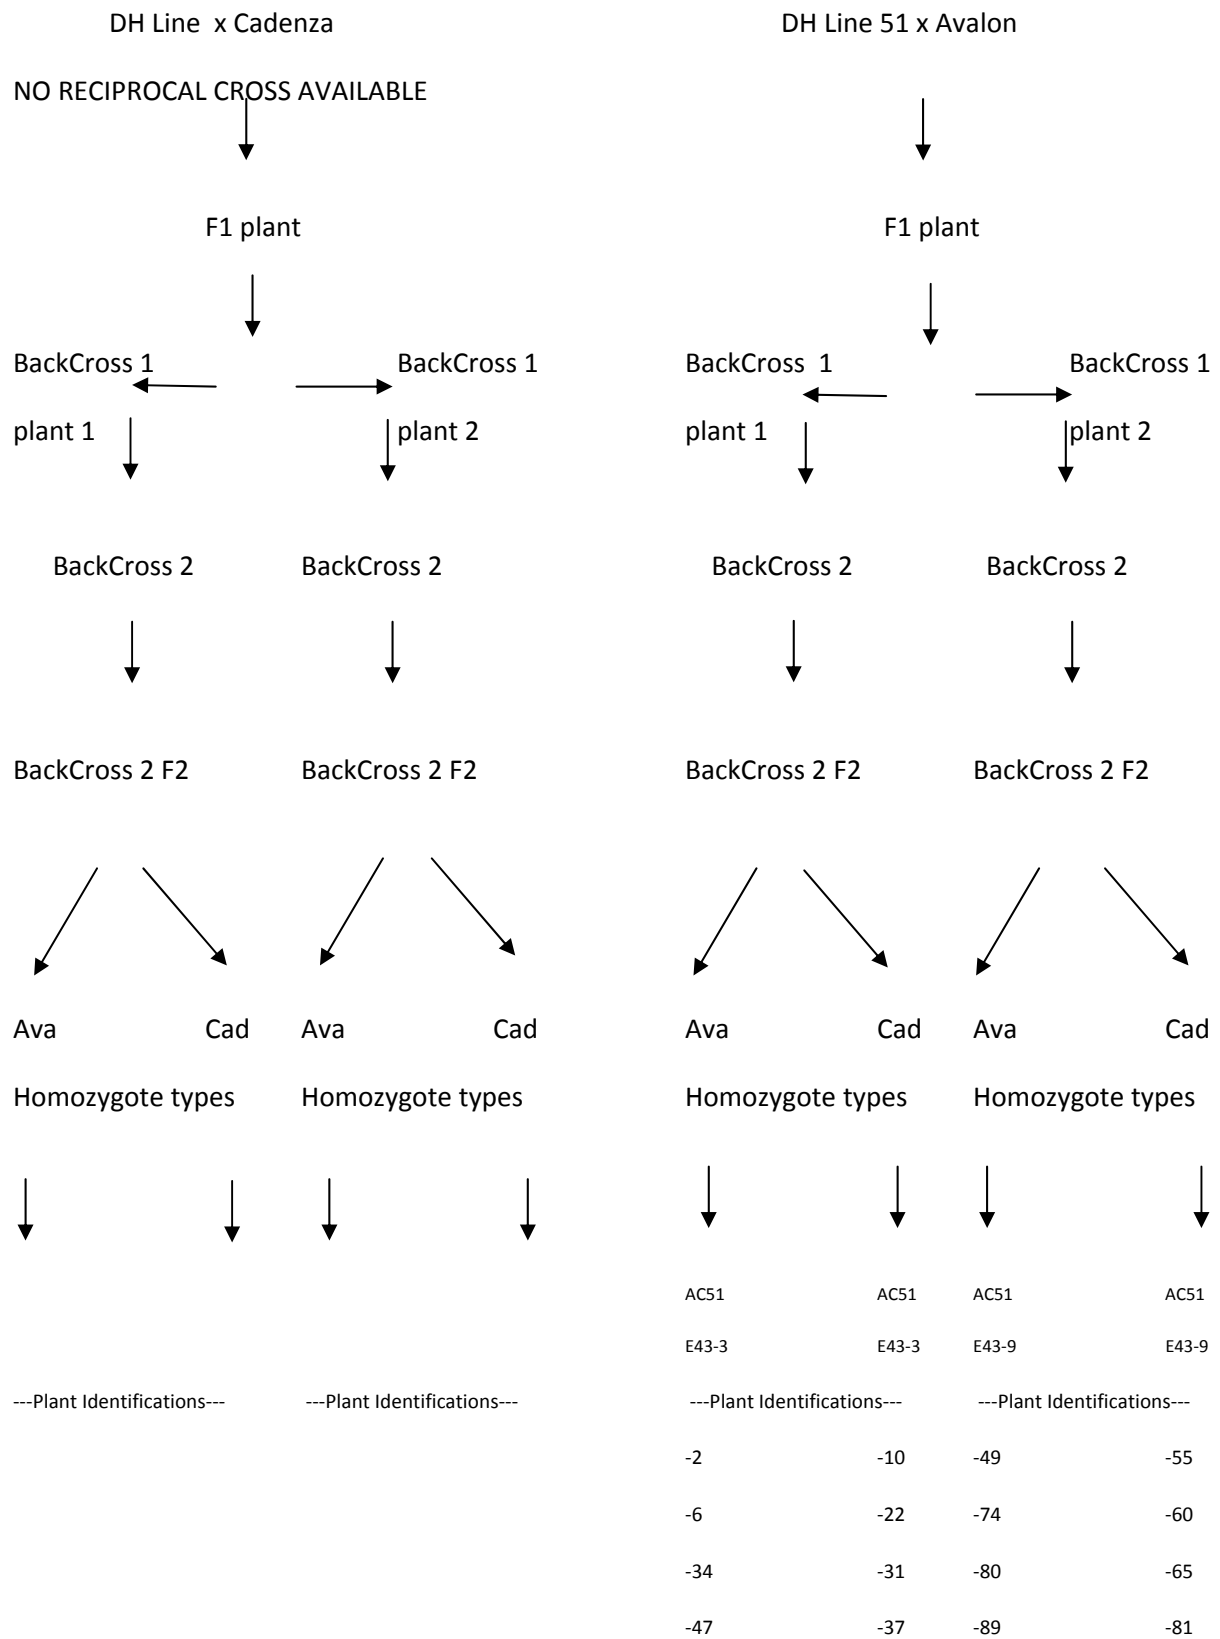

Avalon x Cadenza 1D Heading Near Isogenic Line (NIL) Material

Avalon x Cadenza 1D Heading Near Isogenic Line (NIL) Material

Avalon x Cadenza 5A Yield Near Isogenic Line (NIL) Material

Avalon x Cadenza 1D Heading Near Isogenic Line (NIL) Material

Avalon x Cadenza 2A Height Near Isogenic Line (NIL) Material

Avalon x Cadenza 2D Height Near Isogenic Line (NIL) Material

Avalon x Cadenza 2D Height Near Isogenic Line (NIL) Material

Avalon x Cadenza 2D Yield Near Isogenic Line (NIL) Material

Avalon x Cadenza 3A Near Isogenic Line (NIL) Material

Avalon x Cadenza 3B Height Near Isogenic Line (NIL) Material

Avalon x Cadenza 3B Yield Near Isogenic Line (NIL) Material

Avalon x Cadenza 5A Yield Near Isogenic Line (NIL) Material

Avalon x Cadenza 5A Yield Near Isogenic Line (NIL) Material

Avalon x Cadenza 5A Yield Near Isogenic Line (NIL) Material

Avalon x Cadenza 6A Height Near Isogenic Line (NIL) Material

Avalon x Cadenza 6B Heading Near Isogenic Line (NIL) Material