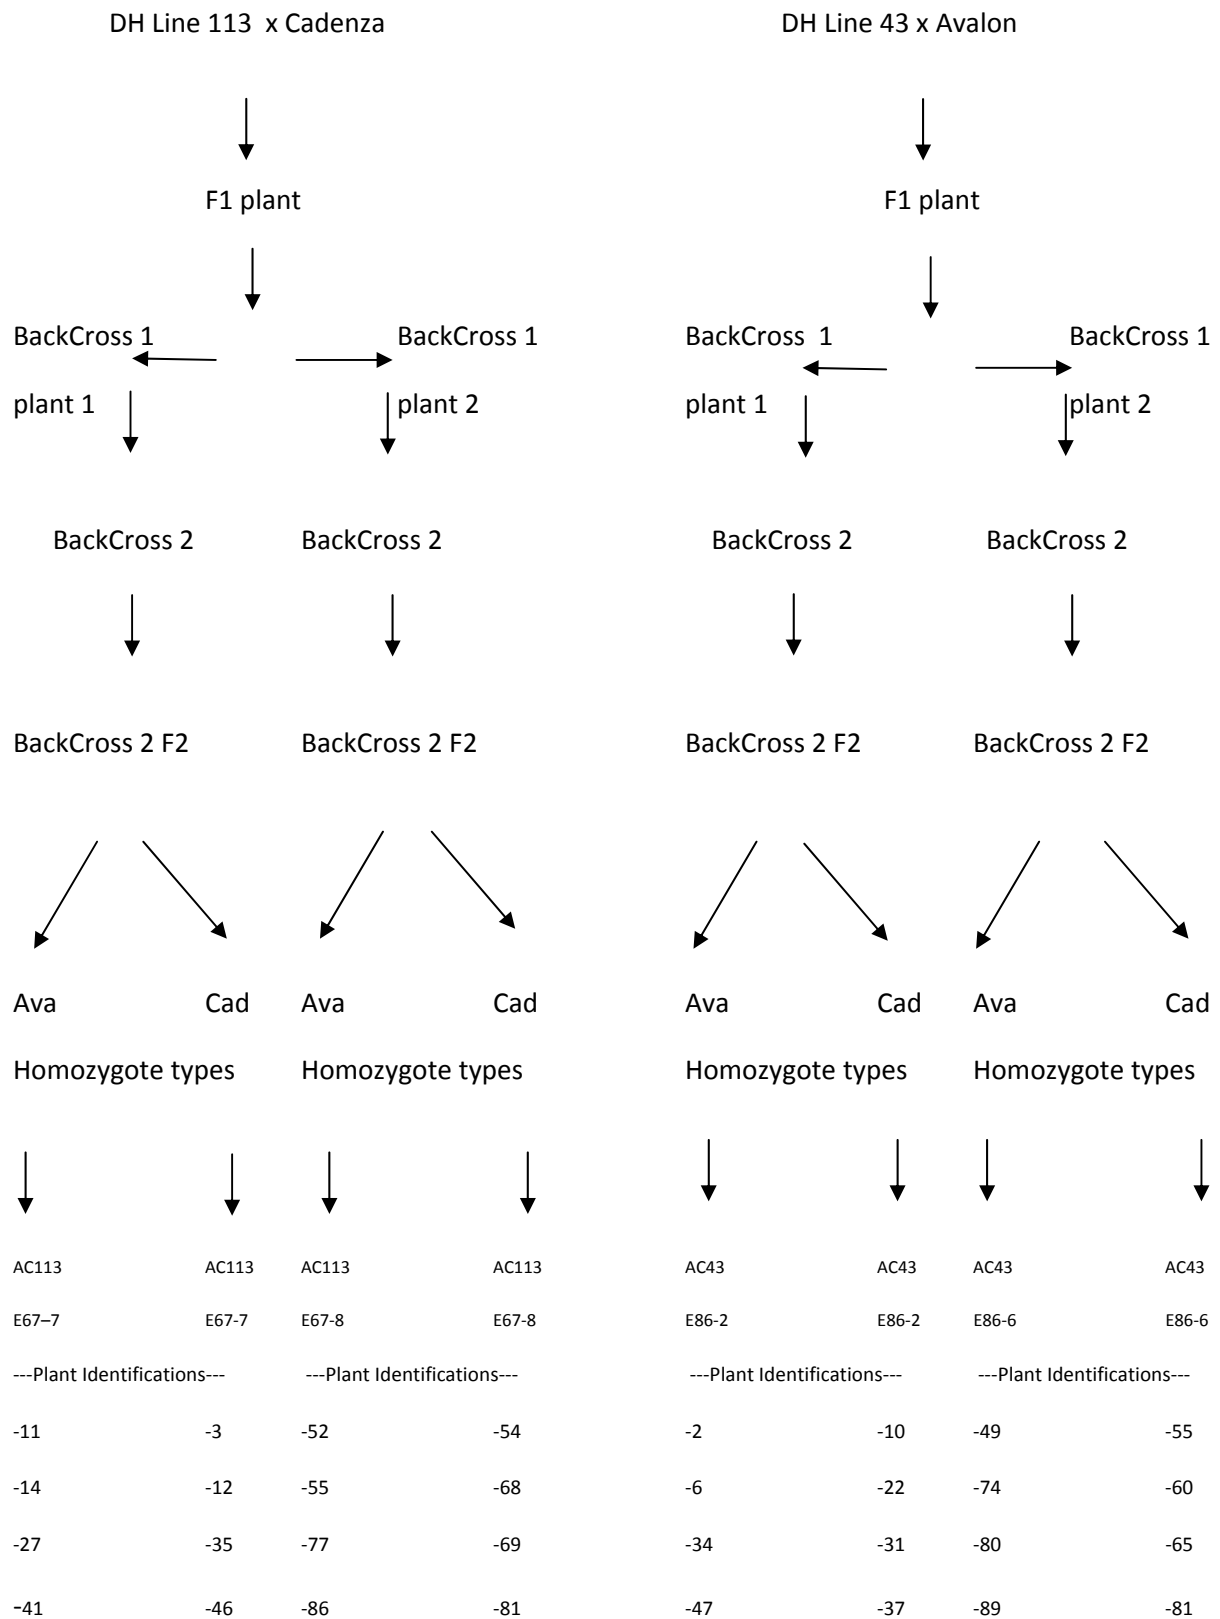

Avalon x Cadenza 1B Heading Near Isogenic Line (NIL) Material

Avalon x Cadenza 1B Heading Near Isogenic Line (NIL) Material

Avalon x Cadenza 1B Heading Near Isogenic Line (NIL) Material

Avalon x Cadenza 1D Heading Near Isogenic Line (NIL) Material

Avalon x Cadenza 1D Heading Near Isogenic Line (NIL) Material

Avalon x Cadenza 1D Heading Near Isogenic Line (NIL) Material

Avalon x Cadenza 5A Yield Near Isogenic Line (NIL) Material

Avalon x Cadenza 1D Heading Near Isogenic Line (NIL) Material

Avalon x Cadenza 2A Height Near Isogenic Line (NIL) Material

Avalon x Cadenza 2D Height Near Isogenic Line (NIL) Material

Avalon x Cadenza 2D Height Near Isogenic Line (NIL) Material

Avalon x Cadenza 2D Yield Near Isogenic Line (NIL) Material

Avalon x Cadenza 3A Near Isogenic Line (NIL) Material

Avalon x Cadenza 3B Height Near Isogenic Line (NIL) Material

Avalon x Cadenza 3B Yield Near Isogenic Line (NIL) Material

Avalon x Cadenza 5A Yield Near Isogenic Line (NIL) Material