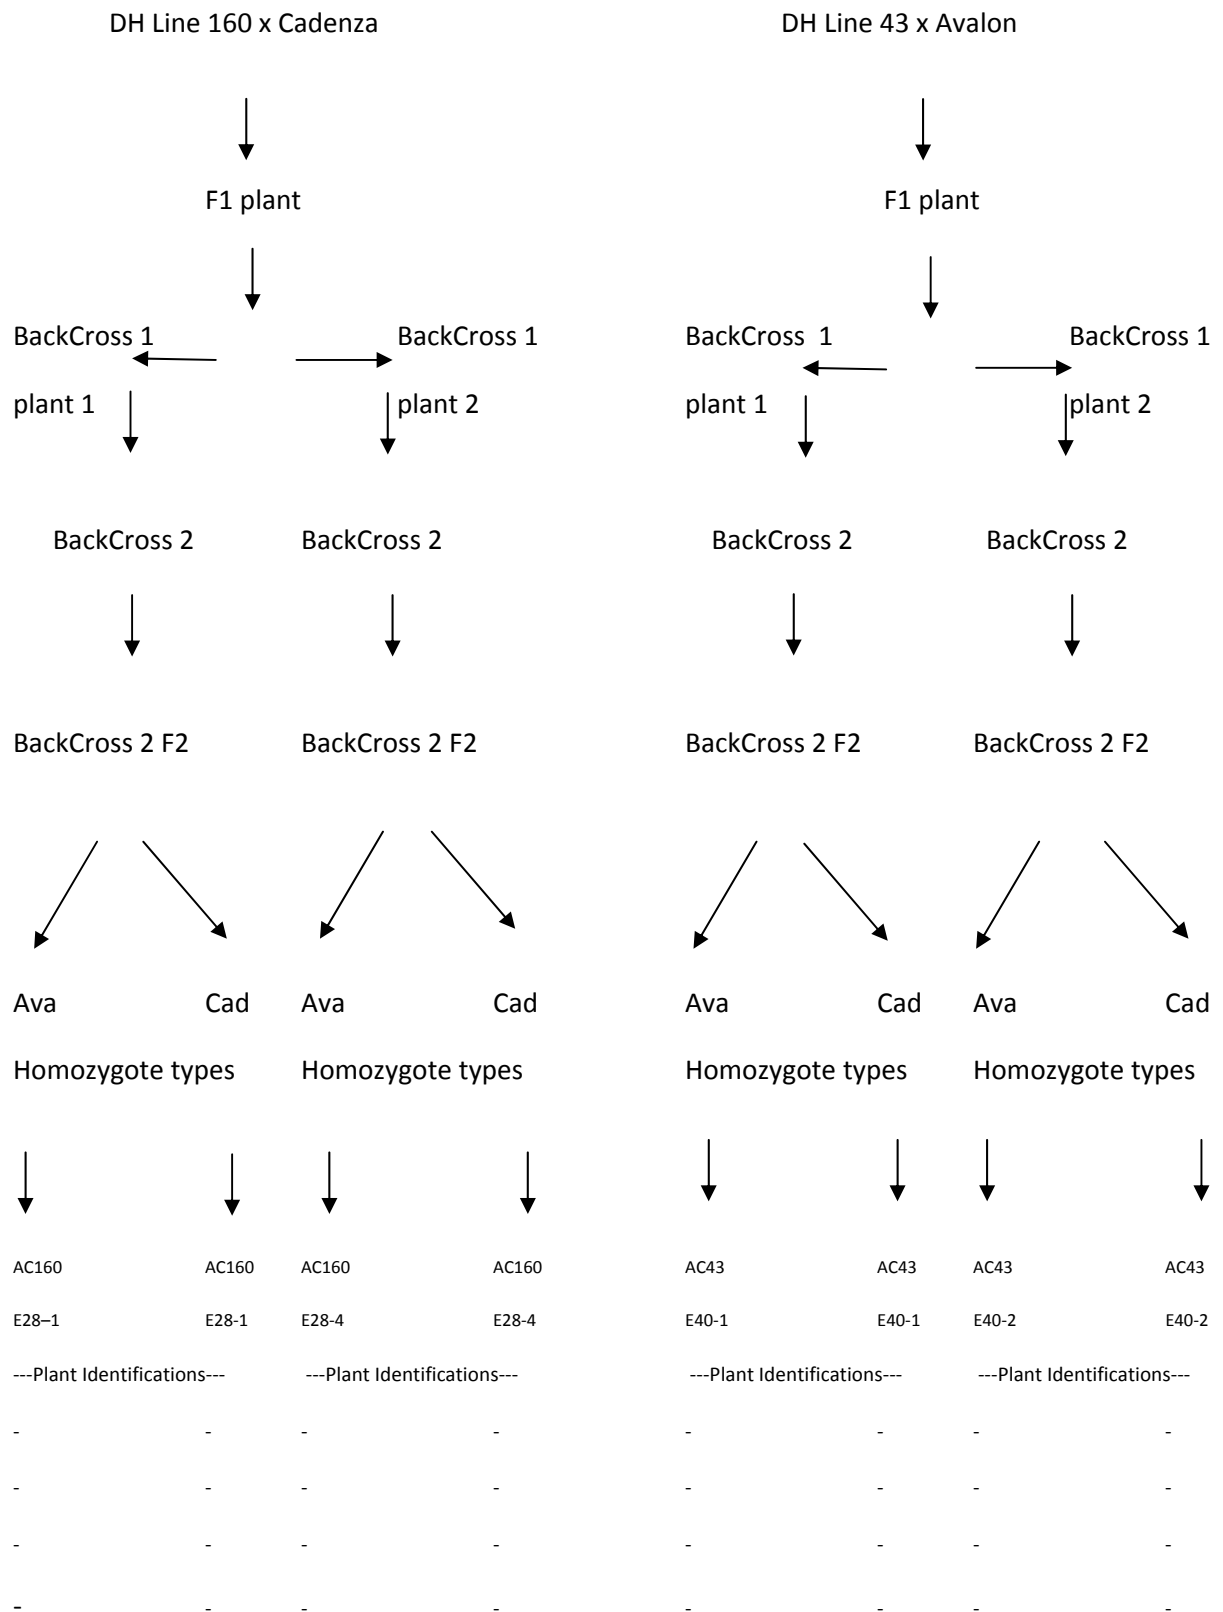

Avalon x Cadenza 1D Heading Near Isogenic Line (NIL) Material

Avalon x Cadenza 1D Heading Near Isogenic Line (NIL) Material

Avalon x Cadenza 5A Yield Near Isogenic Line (NIL) Material

Avalon x Cadenza 1D Heading Near Isogenic Line (NIL) Material

Avalon x Cadenza 2A Height Near Isogenic Line (NIL) Material

Avalon x Cadenza 2D Height Near Isogenic Line (NIL) Material

Avalon x Cadenza 2D Height Near Isogenic Line (NIL) Material

Avalon x Cadenza 2D Yield Near Isogenic Line (NIL) Material

Avalon x Cadenza 3A Near Isogenic Line (NIL) Material

Avalon x Cadenza 3B Height Near Isogenic Line (NIL) Material

Avalon x Cadenza 3B Yield Near Isogenic Line (NIL) Material

Avalon x Cadenza 5A Yield Near Isogenic Line (NIL) Material

Avalon x Cadenza 5A Yield Near Isogenic Line (NIL) Material

Avalon x Cadenza 5A Yield Near Isogenic Line (NIL) Material

Avalon x Cadenza 6A Height Near Isogenic Line (NIL) Material

Avalon x Cadenza 6B Heading Near Isogenic Line (NIL) Material