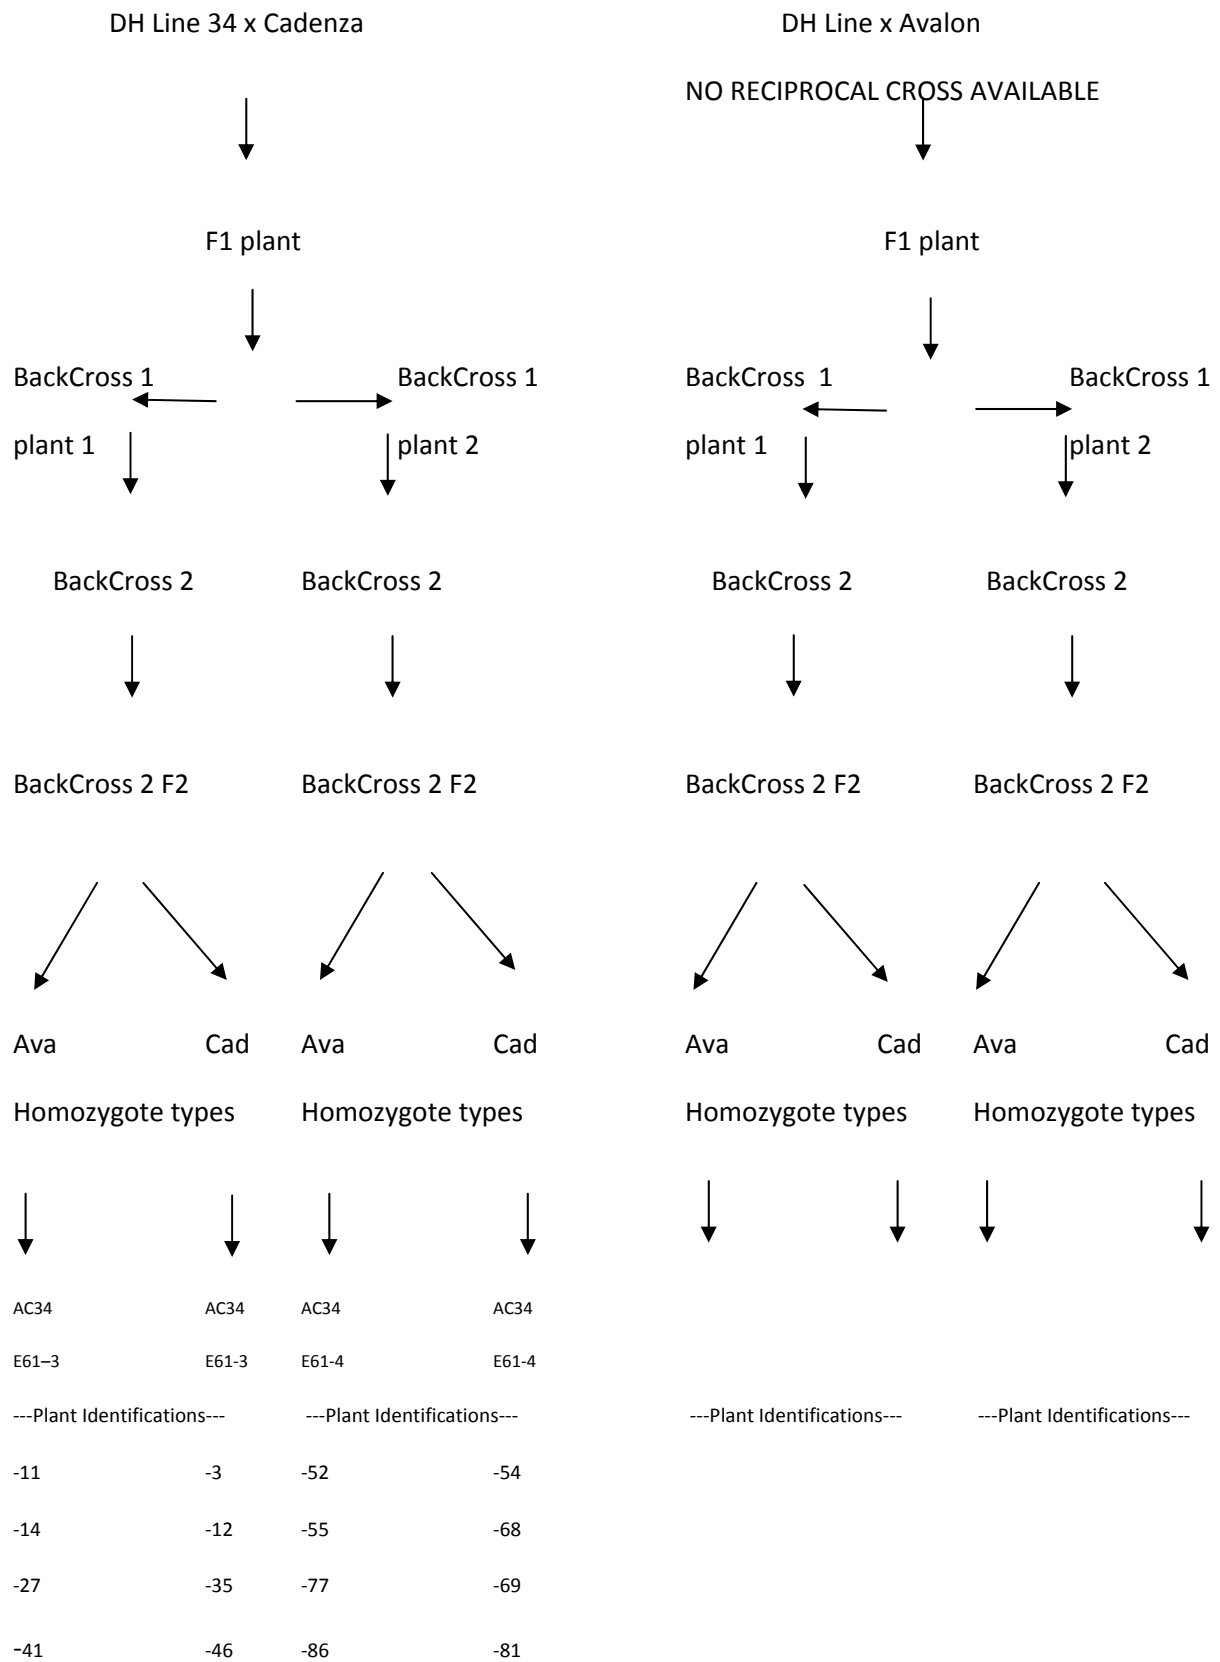

Avalon x Cadenza 1D Heading Near Isogenic Line (NIL) Material

Avalon x Cadenza 1D Heading Near Isogenic Line (NIL) Material

Avalon x Cadenza 5A Yield Near Isogenic Line (NIL) Material

Avalon x Cadenza 1D Heading Near Isogenic Line (NIL) Material

Avalon x Cadenza 2A Height Near Isogenic Line (NIL) Material

Avalon x Cadenza 2D Height Near Isogenic Line (NIL) Material

Avalon x Cadenza 2D Height Near Isogenic Line (NIL) Material

Avalon x Cadenza 2D Yield Near Isogenic Line (NIL) Material

Avalon x Cadenza 3A Near Isogenic Line (NIL) Material

Avalon x Cadenza 3B Height Near Isogenic Line (NIL) Material

Avalon x Cadenza 3B Yield Near Isogenic Line (NIL) Material

Avalon x Cadenza 5A Yield Near Isogenic Line (NIL) Material

Avalon x Cadenza 5A Yield Near Isogenic Line (NIL) Material

Avalon x Cadenza 5A Yield Near Isogenic Line (NIL) Material

Avalon x Cadenza 6A Height Near Isogenic Line (NIL) Material

Avalon x Cadenza 6B Heading Near Isogenic Line (NIL) Material