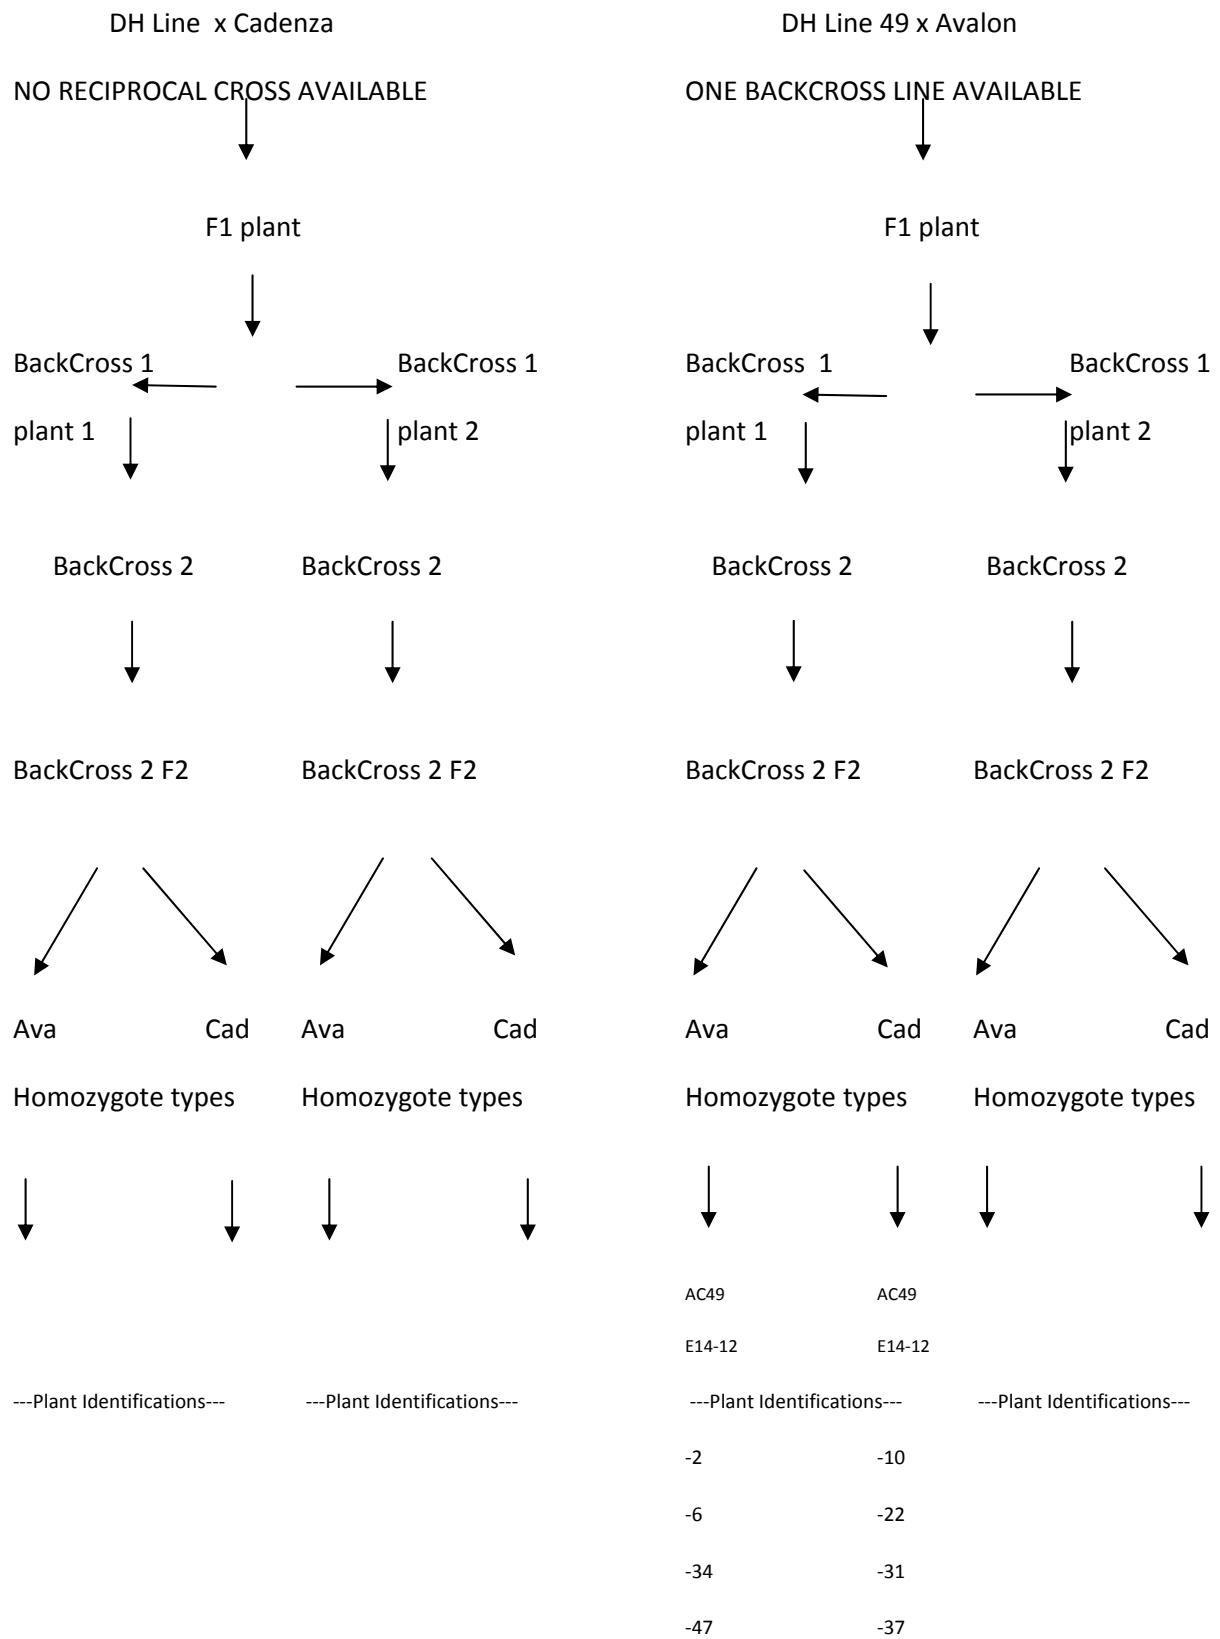

Avalon x Cadenza 1B Heading Near Isogenic Line (NIL) Material

Avalon x Cadenza 1B Heading Near Isogenic Line (NIL) Material

Avalon x Cadenza 1B Heading Near Isogenic Line (NIL) Material

Avalon x Cadenza 1D Heading Near Isogenic Line (NIL) Material

Avalon x Cadenza 1D Heading Near Isogenic Line (NIL) Material

Avalon x Cadenza 1D Heading Near Isogenic Line (NIL) Material

Avalon x Cadenza 5A Yield Near Isogenic Line (NIL) Material

Avalon x Cadenza 1D Heading Near Isogenic Line (NIL) Material

Avalon x Cadenza 2A Height Near Isogenic Line (NIL) Material

Avalon x Cadenza 2D Height Near Isogenic Line (NIL) Material

Avalon x Cadenza 2D Height Near Isogenic Line (NIL) Material

Avalon x Cadenza 2D Yield Near Isogenic Line (NIL) Material

Avalon x Cadenza 3A Near Isogenic Line (NIL) Material

Avalon x Cadenza 3B Height Near Isogenic Line (NIL) Material

Avalon x Cadenza 3B Yield Near Isogenic Line (NIL) Material

Avalon x Cadenza 5A Yield Near Isogenic Line (NIL) Material