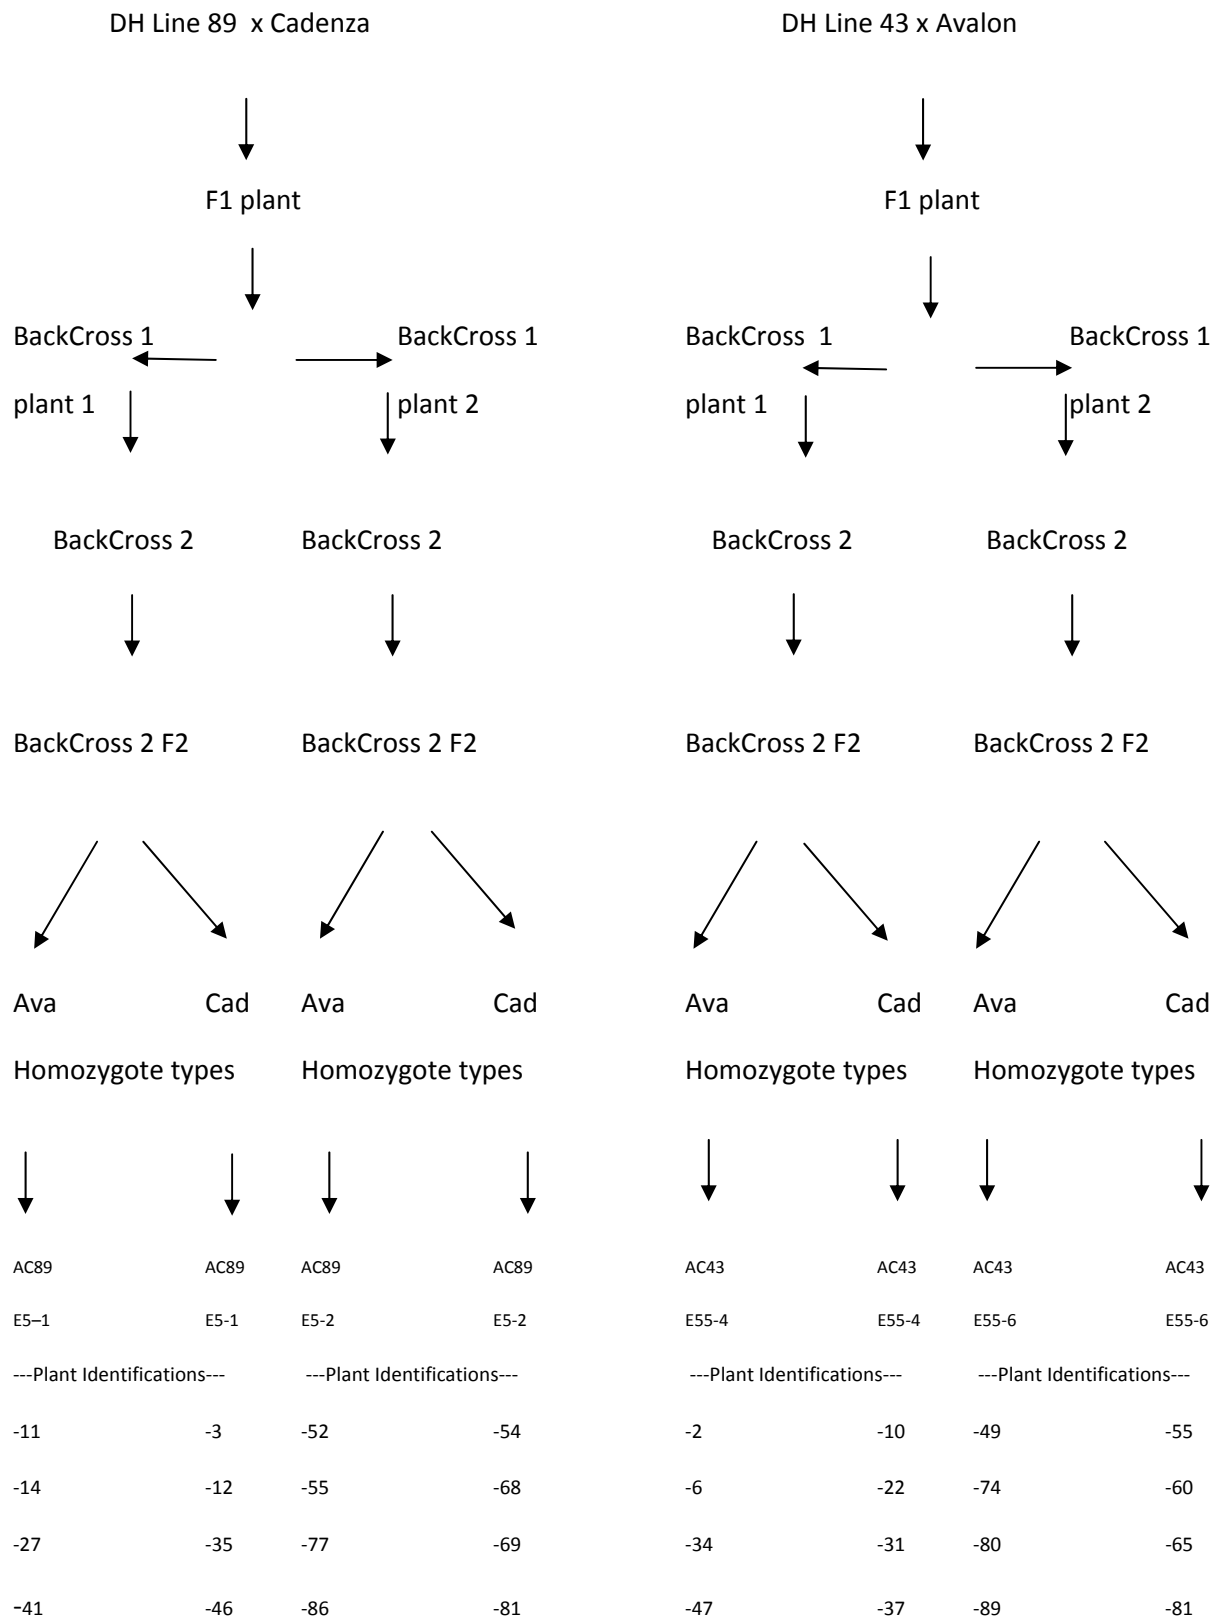

Avalon x Cadenza 1D Heading Near Isogenic Line (NIL) Material

Avalon x Cadenza 1D Heading Near Isogenic Line (NIL) Material

Avalon x Cadenza 5A Yield Near Isogenic Line (NIL) Material

Avalon x Cadenza 1D Heading Near Isogenic Line (NIL) Material

Avalon x Cadenza 2A Height Near Isogenic Line (NIL) Material

Avalon x Cadenza 2D Height Near Isogenic Line (NIL) Material

Avalon x Cadenza 2D Height Near Isogenic Line (NIL) Material

Avalon x Cadenza 2D Yield Near Isogenic Line (NIL) Material

Avalon x Cadenza 3A Near Isogenic Line (NIL) Material

Avalon x Cadenza 3B Height Near Isogenic Line (NIL) Material

Avalon x Cadenza 3B Yield Near Isogenic Line (NIL) Material

Avalon x Cadenza 5A Yield Near Isogenic Line (NIL) Material

Avalon x Cadenza 5A Yield Near Isogenic Line (NIL) Material

Avalon x Cadenza 5A Yield Near Isogenic Line (NIL) Material

Avalon x Cadenza 6A Height Near Isogenic Line (NIL) Material

Avalon x Cadenza 6B Heading Near Isogenic Line (NIL) Material