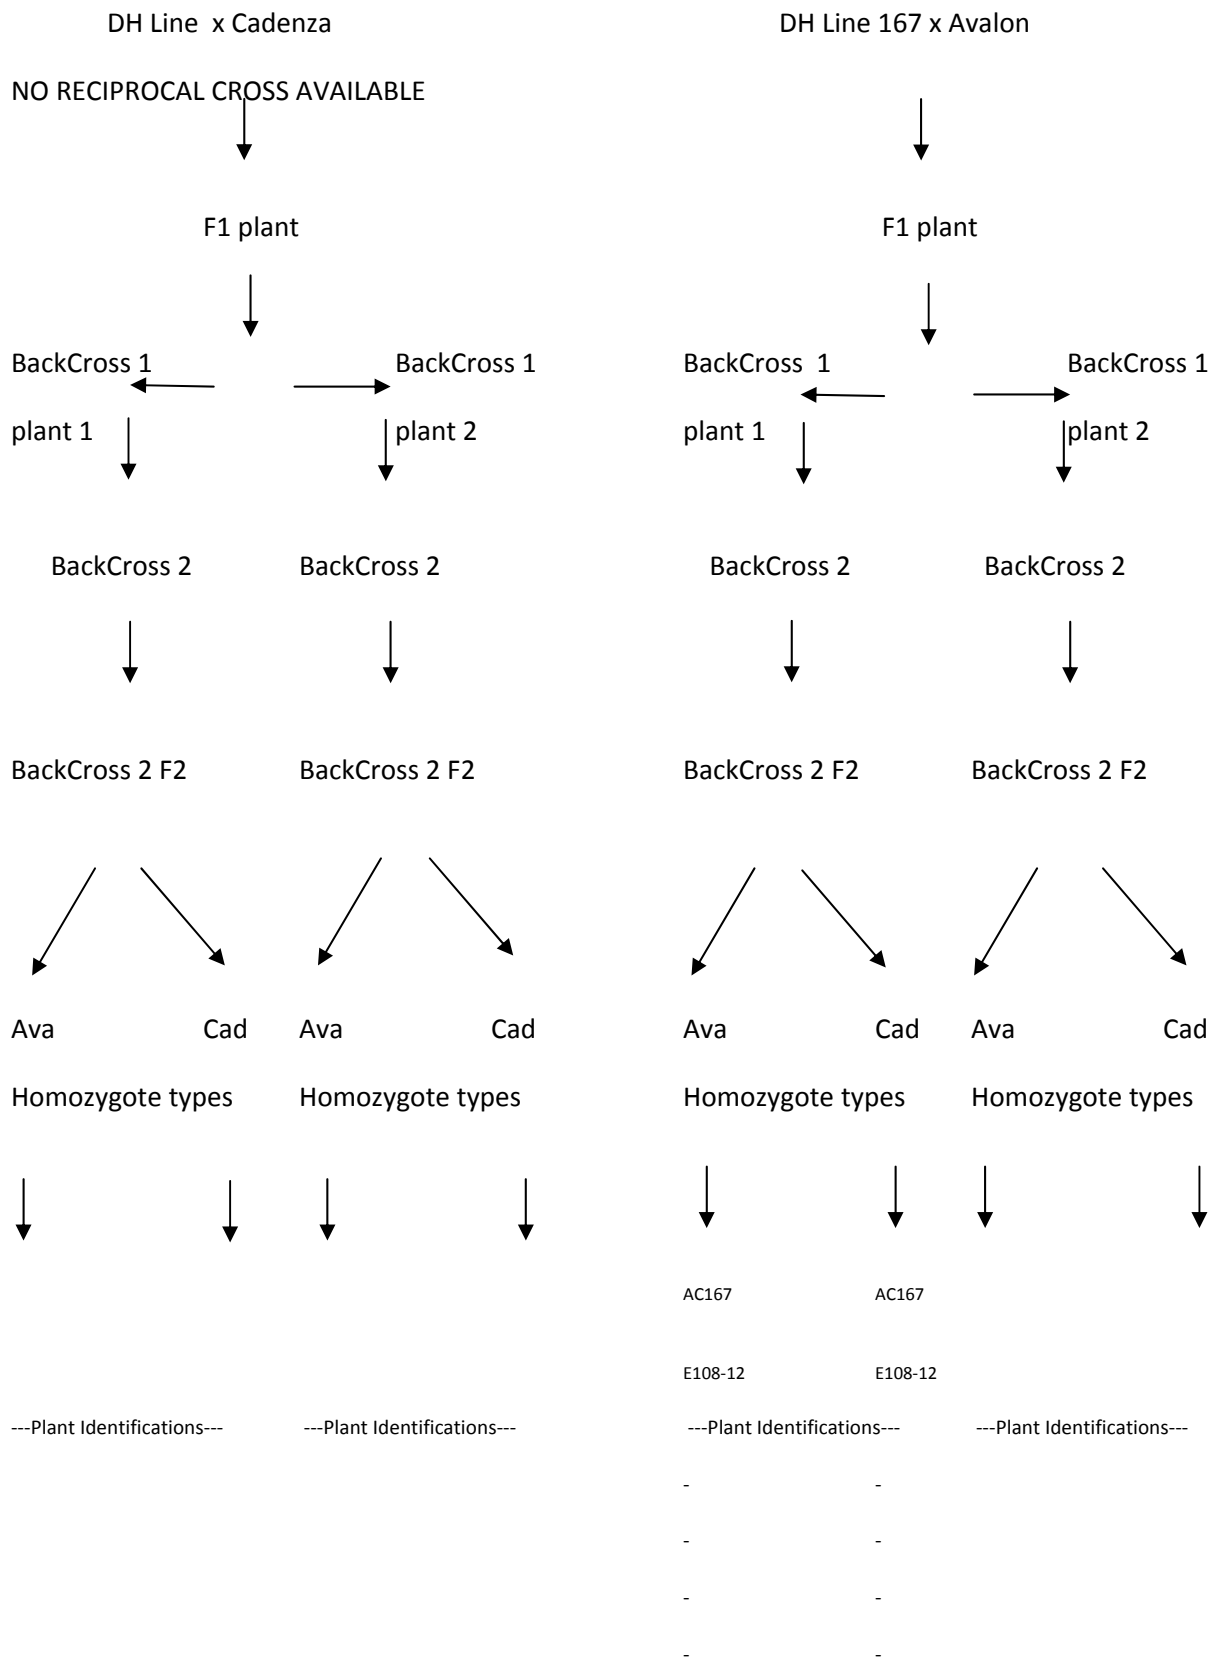

Avalon x Cadenza 3A Near Isogenic Line (NIL) Material

Avalon x Cadenza 3B Height Near Isogenic Line (NIL) Material

Avalon x Cadenza 3B Yield Near Isogenic Line (NIL) Material

Avalon x Cadenza 5A Yield Near Isogenic Line (NIL) Material

Avalon x Cadenza 5A Yield Near Isogenic Line (NIL) Material

Avalon x Cadenza 5A Yield Near Isogenic Line (NIL) Material

Avalon x Cadenza 6A Height Near Isogenic Line (NIL) Material

Avalon x Cadenza 6B Heading Near Isogenic Line (NIL) Material

Avalon x Cadenza 6B Height Near Isogenic Line (NIL) Material

Avalon x Cadenza 6B Height Near Isogenic Line (NIL) Material

Avalon x Cadenza 6B Height Near Isogenic Line (NIL) Material

Avalon x Cadenza 6B Height Near Isogenic Line (NIL) Material

Avalon x Cadenza 7B Yield Near Isogenic Line (NIL) Material

Avalon x Cadenza 7B Yield Near Isogenic Line (NIL) Material

Avalon x Cadenza 7D Yield Near Isogenic Line (NIL) Material

Avalon x Cadenza 7D Yield Near Isogenic Line (NIL) Material