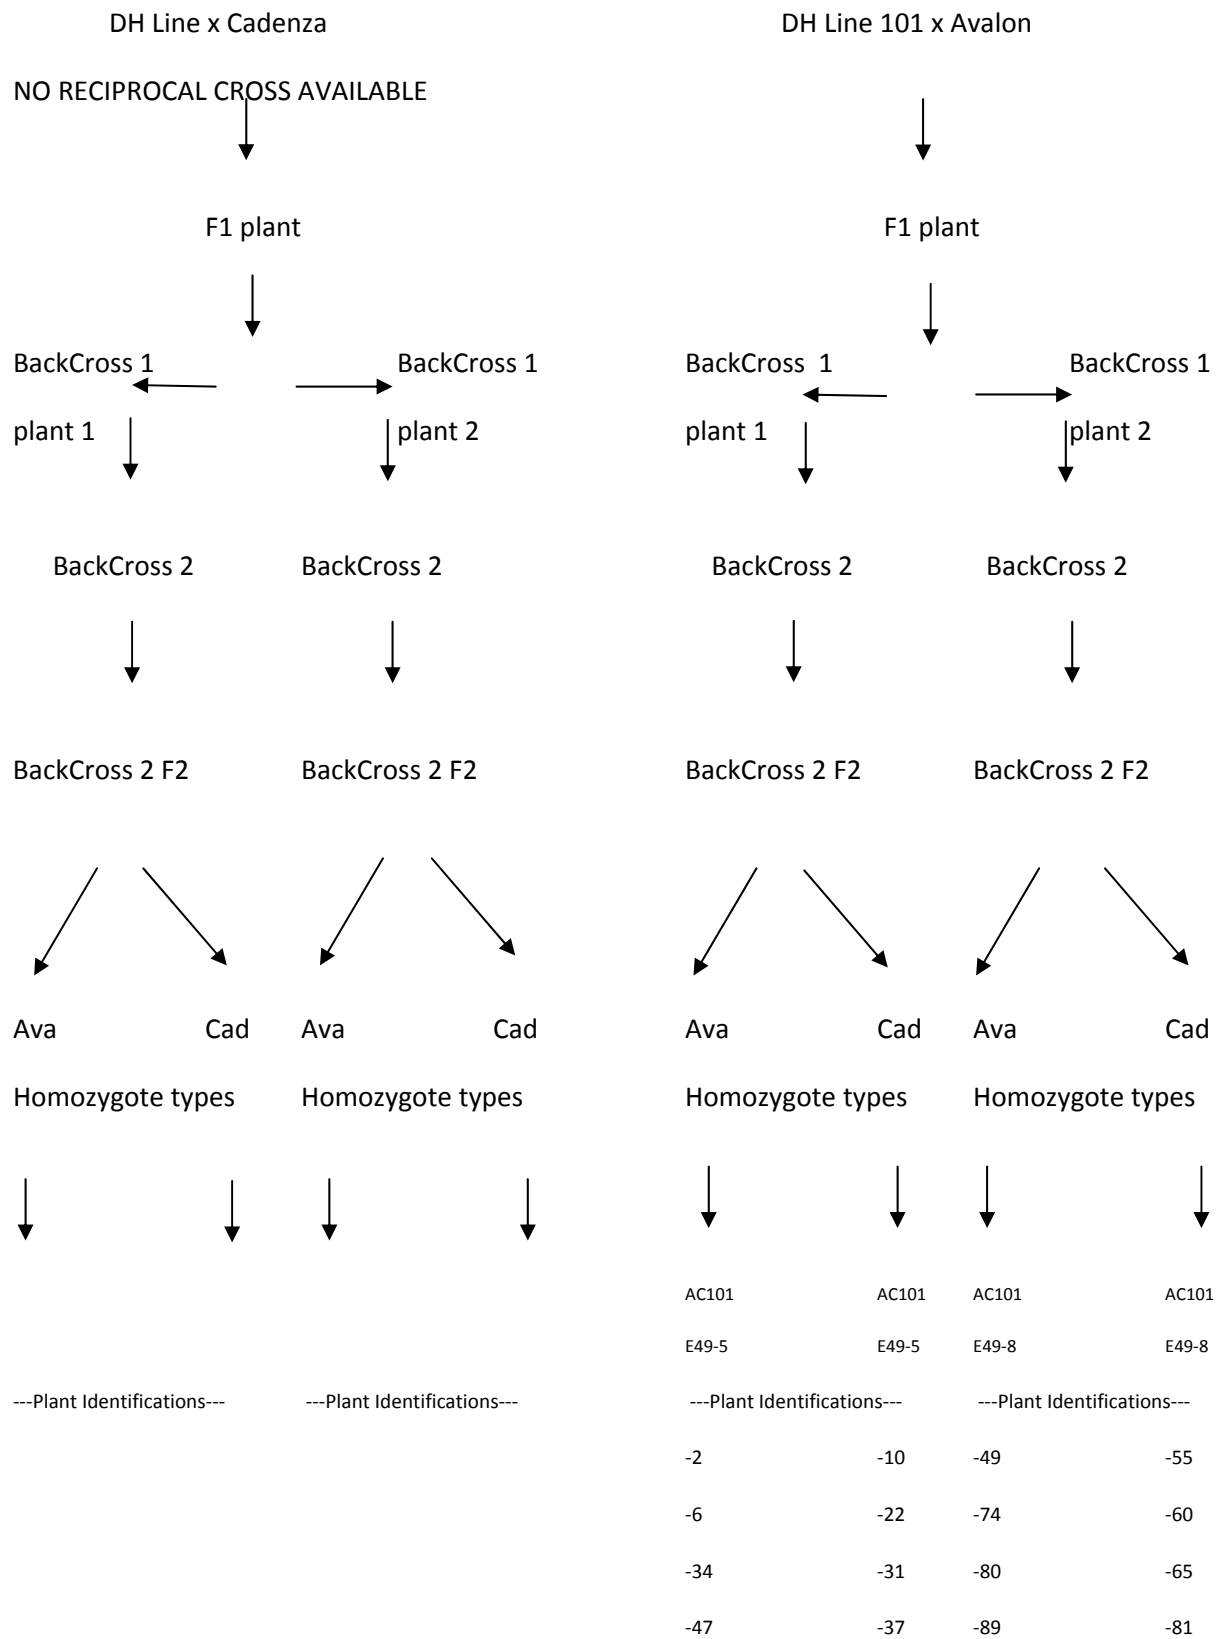

Avalon x Cadenza 1B Heading Near Isogenic Line (NIL) Material

Avalon x Cadenza 1B Heading Near Isogenic Line (NIL) Material

Avalon x Cadenza 1B Heading Near Isogenic Line (NIL) Material

Avalon x Cadenza 1D Heading Near Isogenic Line (NIL) Material

Avalon x Cadenza 5A Yield Near Isogenic Line (NIL) Material

Avalon x Cadenza 5A Yield Near Isogenic Line (NIL) Material

Avalon x Cadenza 6A Height Near Isogenic Line (NIL) Material

Avalon x Cadenza 6B Heading Near Isogenic Line (NIL) Material

Avalon x Cadenza 6B Height Near Isogenic Line (NIL) Material

Avalon x Cadenza 6B Height Near Isogenic Line (NIL) Material

Avalon x Cadenza 6B Height Near Isogenic Line (NIL) Material

Avalon x Cadenza 6B Height Near Isogenic Line (NIL) Material

Avalon x Cadenza 7B Yield Near Isogenic Line (NIL) Material

Avalon x Cadenza 7B Yield Near Isogenic Line (NIL) Material

Avalon x Cadenza 7D Yield Near Isogenic Line (NIL) Material

Avalon x Cadenza 7D Yield Near Isogenic Line (NIL) Material