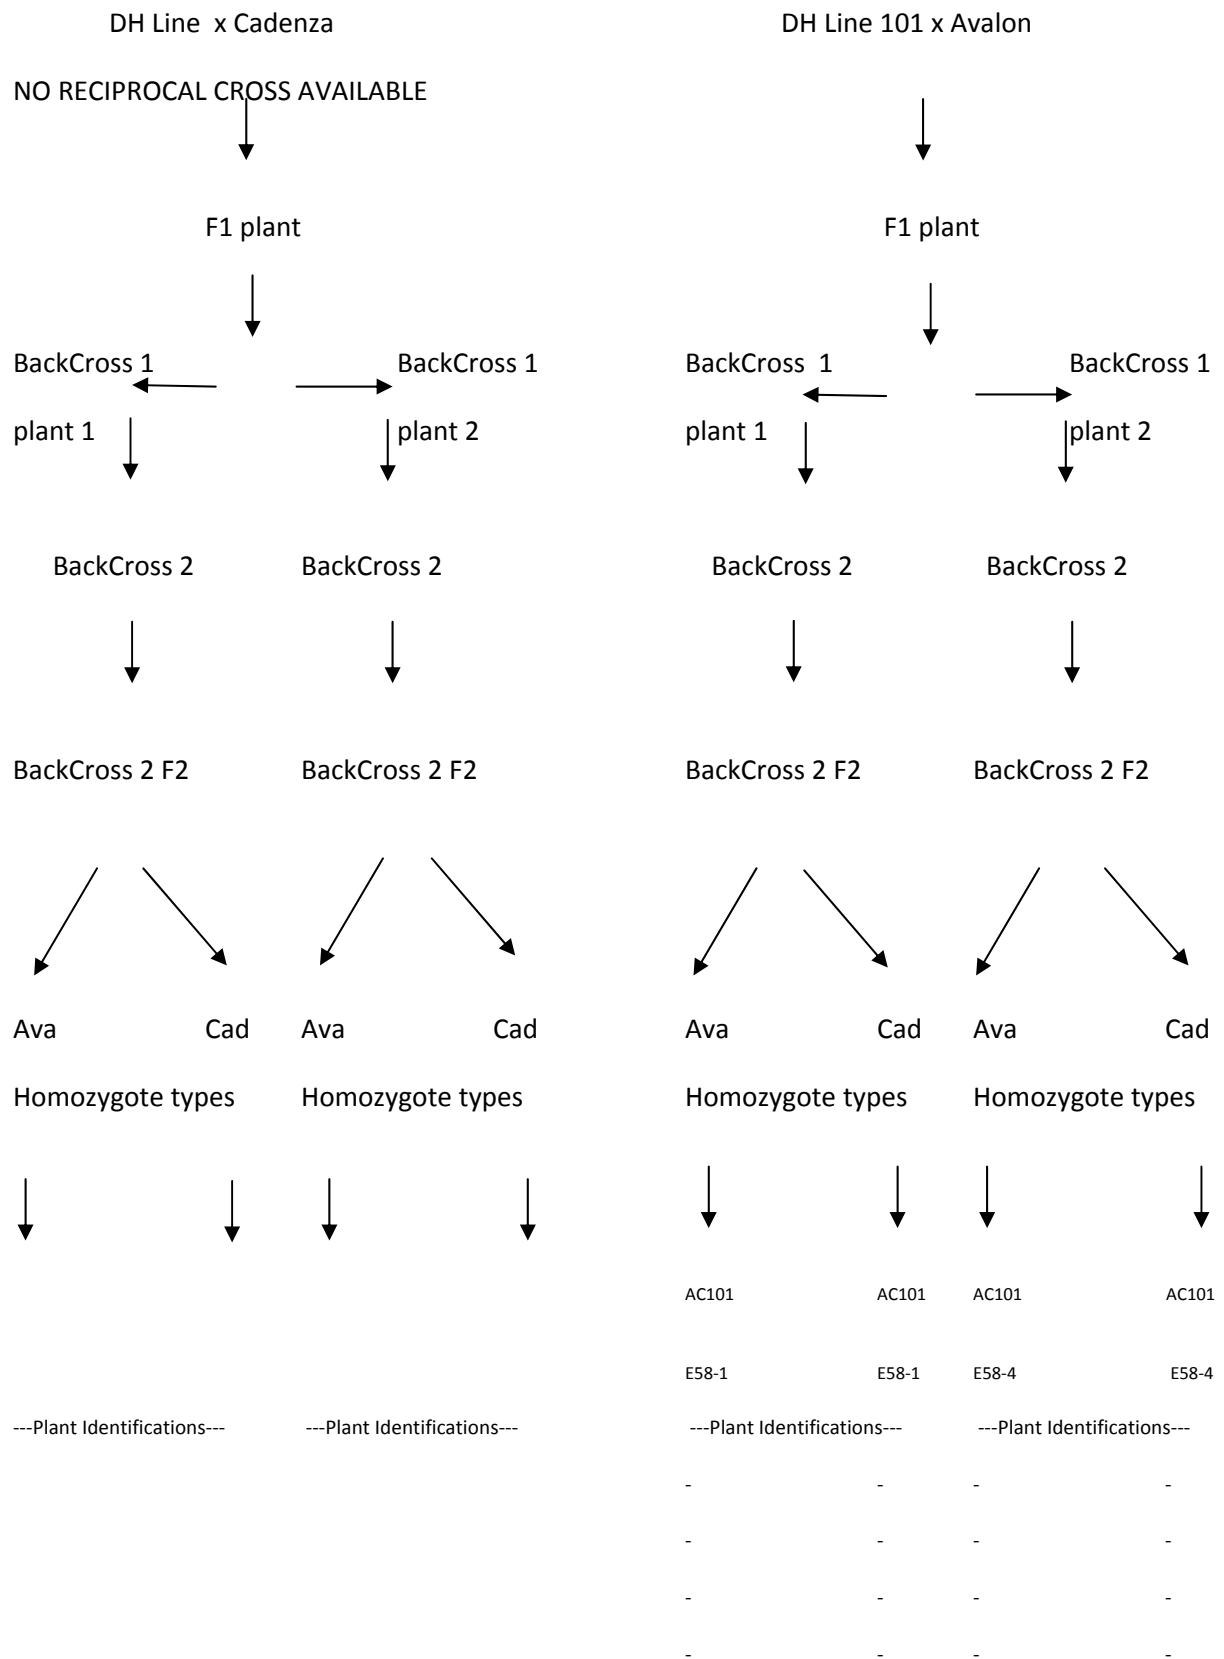

Avalon x Cadenza 3A Near Isogenic Line (NIL) Material

Avalon x Cadenza 3B Height Near Isogenic Line (NIL) Material

Avalon x Cadenza 3B Yield Near Isogenic Line (NIL) Material

Avalon x Cadenza 5A Yield Near Isogenic Line (NIL) Material

Avalon x Cadenza 5A Yield Near Isogenic Line (NIL) Material

Avalon x Cadenza 5A Yield Near Isogenic Line (NIL) Material

Avalon x Cadenza 6A Height Near Isogenic Line (NIL) Material

Avalon x Cadenza 6B Heading Near Isogenic Line (NIL) Material

Avalon x Cadenza 6B Height Near Isogenic Line (NIL) Material

Avalon x Cadenza 6B Height Near Isogenic Line (NIL) Material

Avalon x Cadenza 6B Height Near Isogenic Line (NIL) Material

Avalon x Cadenza 6B Height Near Isogenic Line (NIL) Material

Avalon x Cadenza 7B Yield Near Isogenic Line (NIL) Material

Avalon x Cadenza 7B Yield Near Isogenic Line (NIL) Material

Avalon x Cadenza 7D Yield Near Isogenic Line (NIL) Material

Avalon x Cadenza 7D Yield Near Isogenic Line (NIL) Material