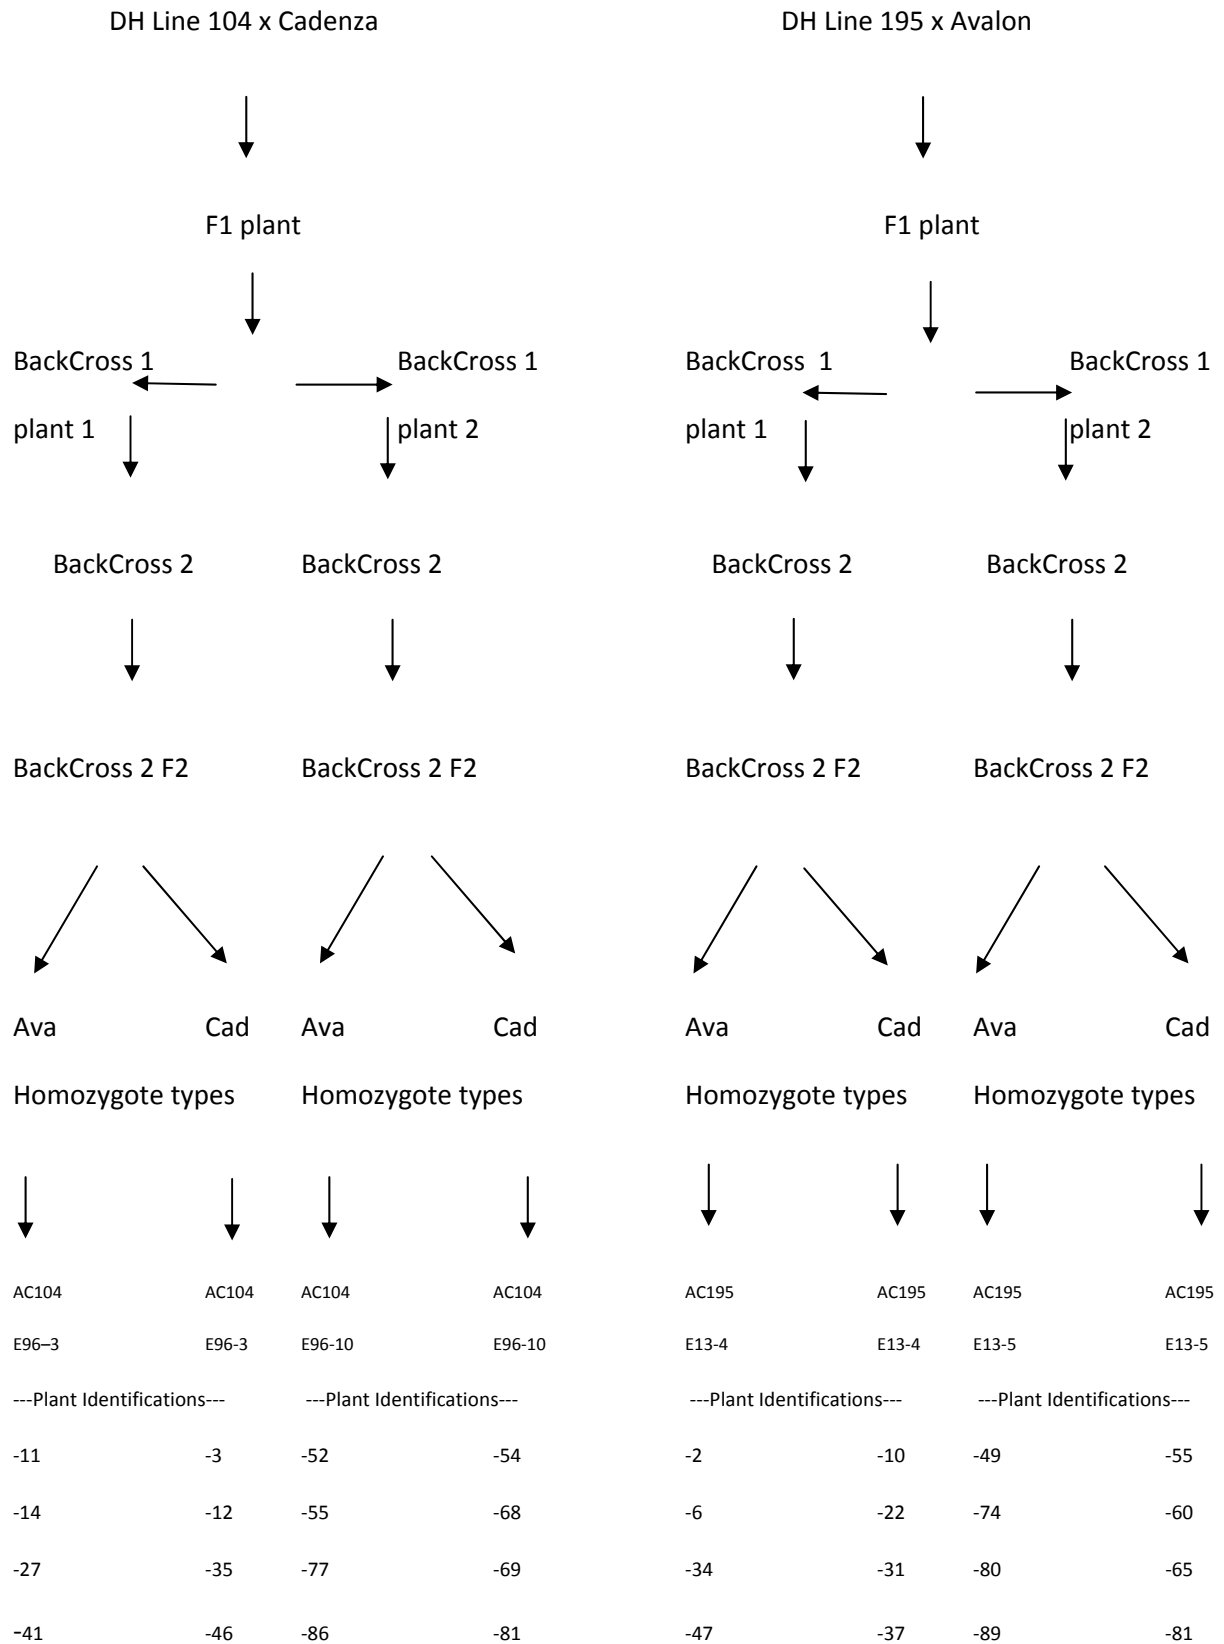

Avalon x Cadenza 1B Heading Near Isogenic Line (NIL) Material

Avalon x Cadenza 1B Heading Near Isogenic Line (NIL) Material

Avalon x Cadenza 1B Heading Near Isogenic Line (NIL) Material

Avalon x Cadenza 1D Heading Near Isogenic Line (NIL) Material

Avalon x Cadenza 1D Heading Near Isogenic Line (NIL) Material

Avalon x Cadenza 1D Heading Near Isogenic Line (NIL) Material

Avalon x Cadenza 5A Yield Near Isogenic Line (NIL) Material

Avalon x Cadenza 1D Heading Near Isogenic Line (NIL) Material

Avalon x Cadenza 2A Height Near Isogenic Line (NIL) Material

Avalon x Cadenza 2D Height Near Isogenic Line (NIL) Material

Avalon x Cadenza 2D Height Near Isogenic Line (NIL) Material

Avalon x Cadenza 2D Yield Near Isogenic Line (NIL) Material

Avalon x Cadenza 3A Near Isogenic Line (NIL) Material

Avalon x Cadenza 3B Height Near Isogenic Line (NIL) Material

Avalon x Cadenza 3B Yield Near Isogenic Line (NIL) Material

Avalon x Cadenza 5A Yield Near Isogenic Line (NIL) Material