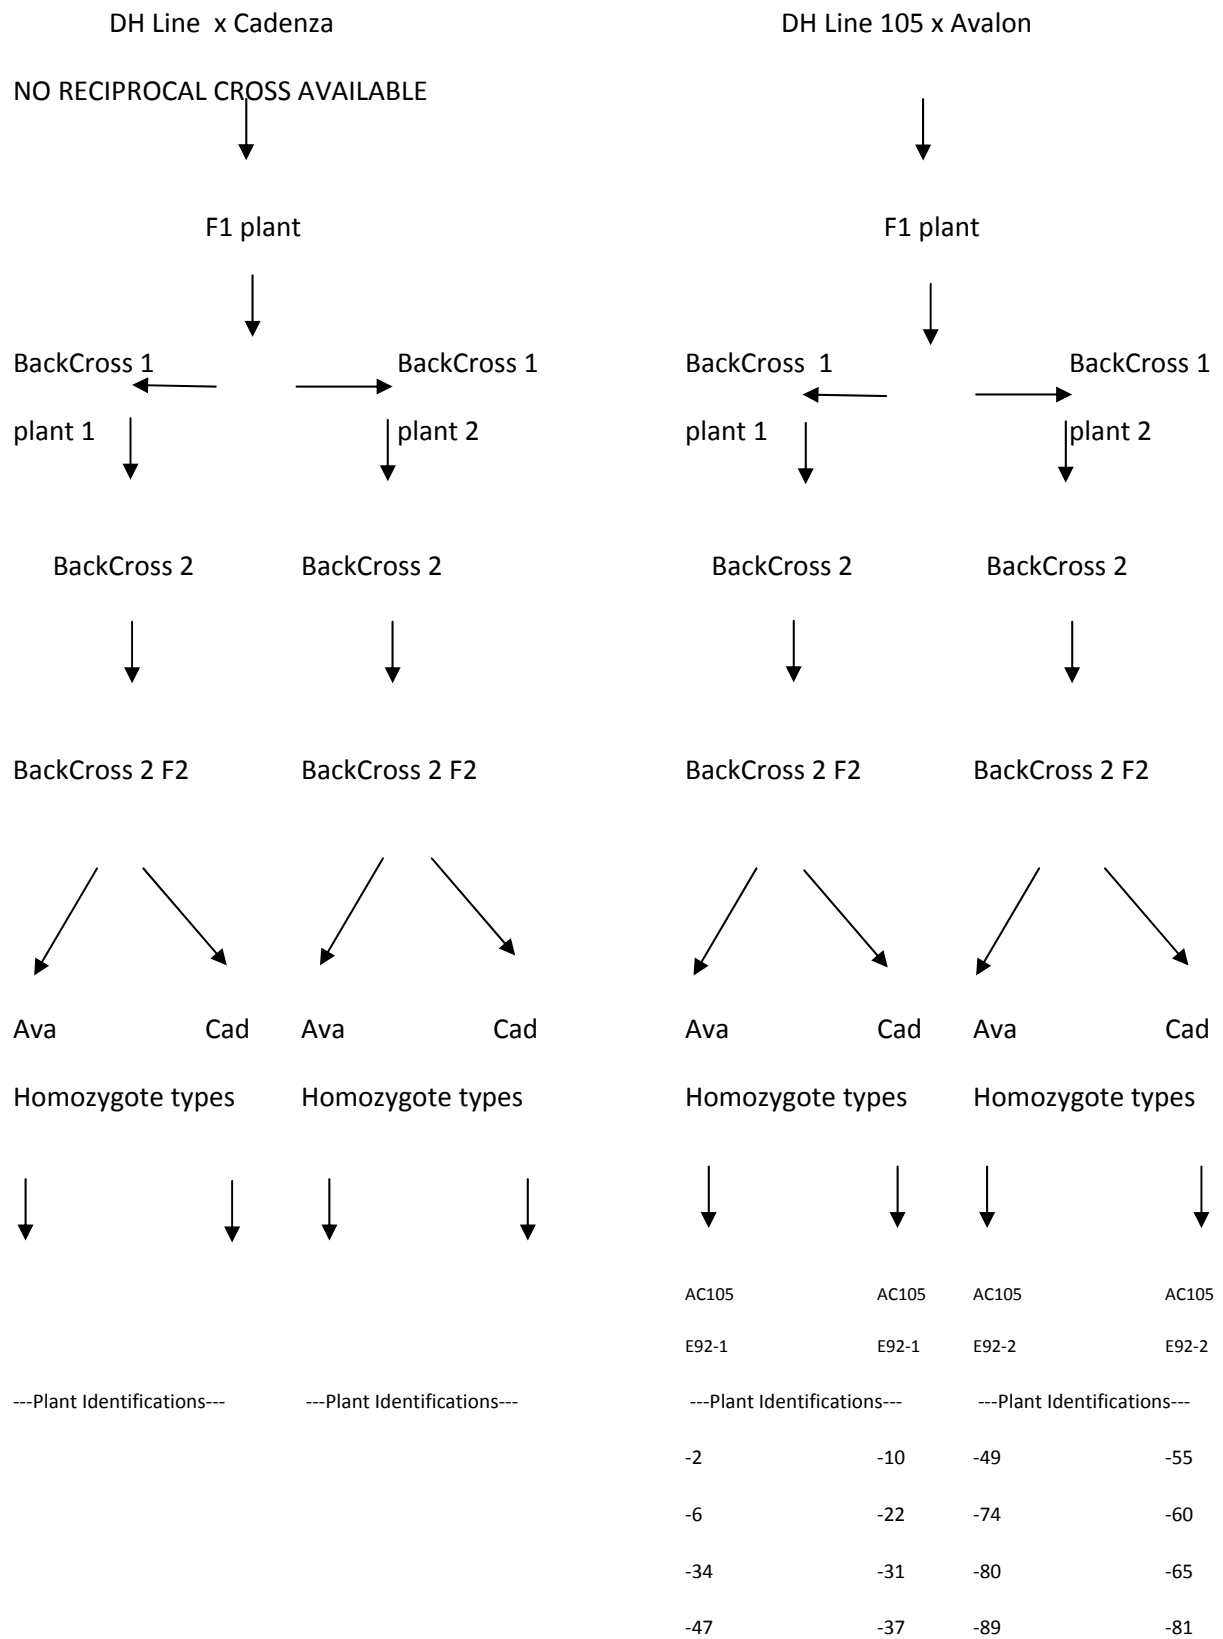

Avalon x Cadenza 3A Near Isogenic Line (NIL) Material

Avalon x Cadenza 3B Height Near Isogenic Line (NIL) Material

Avalon x Cadenza 3B Yield Near Isogenic Line (NIL) Material

Avalon x Cadenza 5A Yield Near Isogenic Line (NIL) Material

Avalon x Cadenza 5A Yield Near Isogenic Line (NIL) Material

Avalon x Cadenza 5A Yield Near Isogenic Line (NIL) Material

Avalon x Cadenza 6A Height Near Isogenic Line (NIL) Material

Avalon x Cadenza 6B Heading Near Isogenic Line (NIL) Material

Avalon x Cadenza 6B Height Near Isogenic Line (NIL) Material

Avalon x Cadenza 6B Height Near Isogenic Line (NIL) Material

Avalon x Cadenza 6B Height Near Isogenic Line (NIL) Material

Avalon x Cadenza 6B Height Near Isogenic Line (NIL) Material

Avalon x Cadenza 7B Yield Near Isogenic Line (NIL) Material

Avalon x Cadenza 7B Yield Near Isogenic Line (NIL) Material

Avalon x Cadenza 7D Yield Near Isogenic Line (NIL) Material

Avalon x Cadenza 7D Yield Near Isogenic Line (NIL) Material